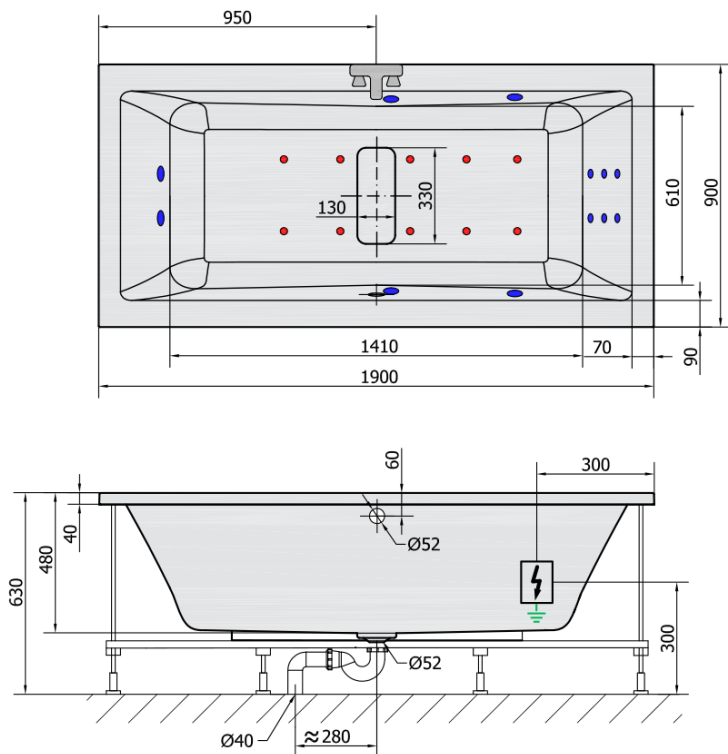

MARLENE HYDRO-AIR hydromassage Bath tub, 190x90x48cm, white

Technical sheet

VOLUME 372L

H HYDRO
12 whirlpool jets
12 vodních trysek

A AIR
10 air jets
10 vzduchových trysek

Electric cable 3x2,5mm²
Length 2m from the wall

Elektrický kabel 3x2,5mm²
Délka kabelu ze zdi 2m

Electrical Characteristic:
Tension: 220-230V/50hz
Max. power consumption: 1200W
Electric protection: residual-current device 30mA

Elektrické vlastnosti:
Napětí: 220-230V/50hz
Max. spotřeba: 1200W
Elektrické jistění: proudový chránič 30mA