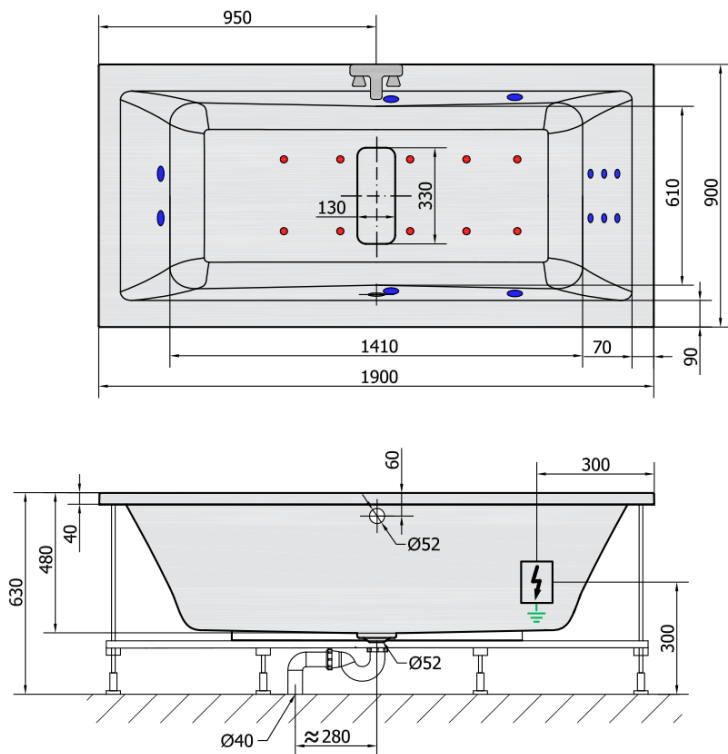

MARLENE HYDRO-AIR hydromassage Bath tub, 190x90x48cm, white

Order code: 71607HA

Basic information

Brand: Polysan
Series: WHIRLPOOL

Size

Length: 1900 mm
Width: 900 mm
Height: 480 mm
Volume: 372 l

Properties

Colour: White
Material: Acrylate
Shape: Rectangular
Installation: Built-in
Waste diameter: 52 mm
Properties: HYDRO AIR massage
Weight / Piece: 43.0 kg
Packaging: 1 Piece
Warranty: 2 years

We recommend buy

1 Piece RGB spot chromotherapy, 8 LEDs (Order code: 91407)
1 Piece Sound insulation bath tape, 3m (Order code: 93400)

**MARLENE HYDRO-AIR hydromassage Bath tub,
190x90x48cm, white**

Technical sheet

VOLUME 372L

H HYDRO
12 whirlpool jets
12 vodních trysek

A AIR
10 air jets
10 vzduchových trysek

Electric cable 3x2,5mm²
Lenght 2m from the wall

Elektrický kabel 3x2,5mm²
Délka kabelu ze zdi 2m

Electrical Characteristic:
Tension: 220-230V/50hz
Max. power consumption: 1200W
Electric protection: residual-current device 30mA