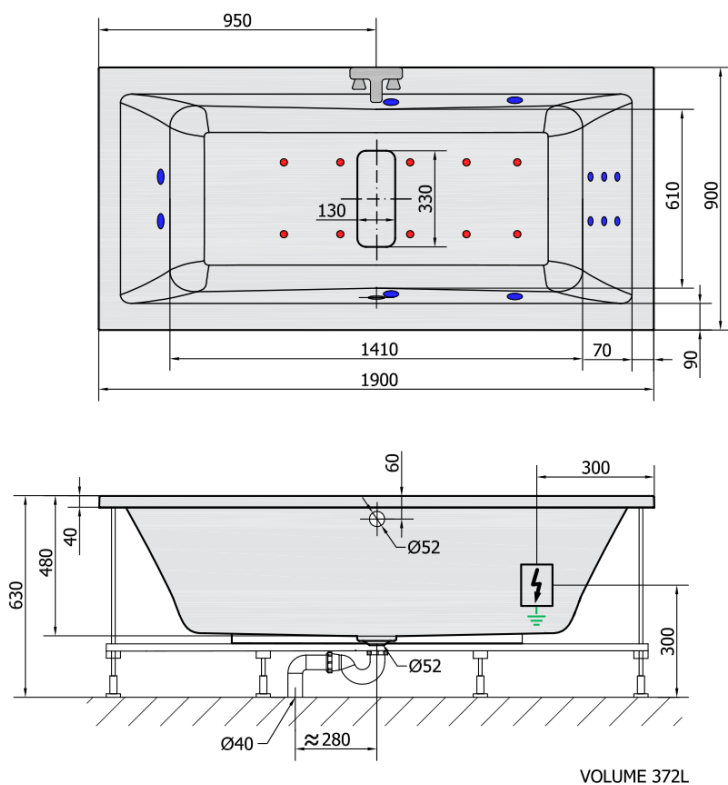

MARLENE HYDRO-AIR hydromassage Bath tub, 190x90x48cm, white

Order code: 71607HA

Size

Length: 1900 mm
Width: 900 mm
Height: 480 mm
Volume: 372 l

Properties

Colour: White
Material: Acrylate
Warranty: 2 years

Technical sheet

H HYDRO
12 whirlpool jets
12 vodních trysek

A AIR
10 air jets
10 vzduchových trysek

Electric cable 3x2,5mm²
Lenght 2m from the wall

Elektrický kabel 3x2,5mm²
Délka kabelu ze zdi 2m

Electrical Characteristic:
Tension: 220-230V/50hz
Max. power consumption: 1200W
Electric protection: residual-current device 30mA