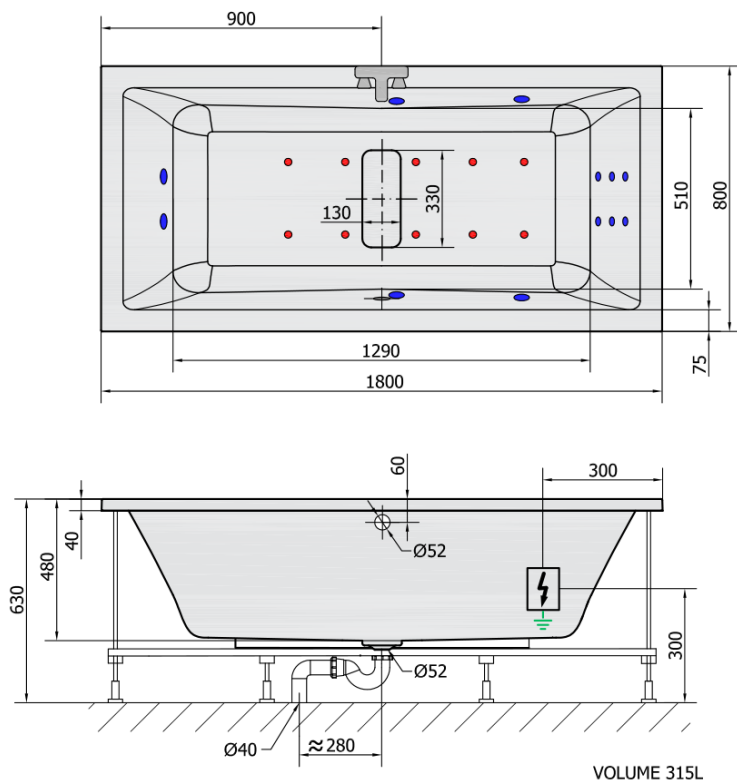

MARLENE HYDRO-AIR hydromassage Bath tub, 180x80x48cm, white

Order code: 72034HA

Basic information

Brand: Polysan
Series: WHIRLPOOL

Size

Length: 1800 mm
Width: 800 mm
Height: 480 mm
Volume: 315 l

Properties

Colour: White
Material: Acrylate
Shape: Rectangular
Installation: Built-in
Waste diameter: 52 mm
Properties: HYDRO AIR massage
Weight / Piece: 42.0 kg
Packaging: 1 Piece
Warranty: 2 years

We recommend buy

1 Piece RGB spot chromotherapy, 8 LEDs (Order code: 91407)
1 Piece Sound insulation bath tape, 3m (Order code: 93400)

**MARLENE HYDRO-AIR hydromassage Bath tub,
180x80x48cm, white**

Technical sheet

H HYDRO
12 whirlpool jets
12 vodních trysek

A AIR
10 air jets
10 vzduchových trysek

Electric cable 3x2,5mm²
Lenght 2m from the wall

Elektrický kabel 3x2,5mm²
Délka kabelu ze zdi 2m

Electrical Characteristic:
Tension: 220-230V/50hz
Max. power consumption: 1200W
Electric protection: residual-current device 30mA