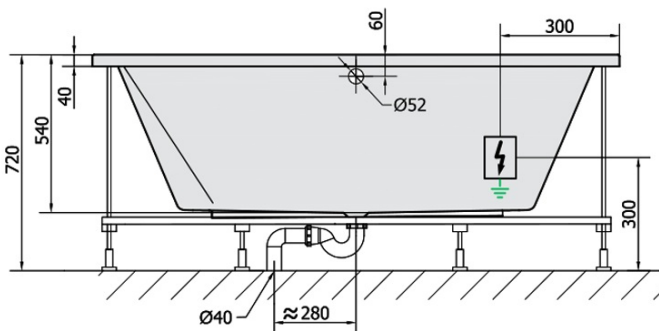

DUPLA HYDRO massage Bath tub, 180x120x54cm, white

Order code: 13611H

Basic information

Brand: Polysan
Series: WHIRLPOOL

Size

Length: 1800 mm
Width: 1200 mm
Height: 540 mm
Volume: 580 l

Properties

Colour: White
Material: Acrylate
Shape: Rectangular
Installation: Built-in
Waste diameter: 52 mm
Properties: HYDRO massage
Weight / Piece: 56.0 kg
Packaging: 1 Piece
Warranty: 2 years

We recommend buy

1 Piece RGB spot chromotherapy, 8 LEDs (Order code: 91407)
1 Piece Sound insulation bath tape, 3m (Order code: 93400)

DUPLA HYDRO massage Bath tub, 180x120x54cm,
white

Technical sheet

VOLUME 580L

H HYDRO
12 whirlpool jets
12 vodních trysek

Electric cable 3x2,5mm²
Lenght 2m from the wall

 Elektrický kabel 3x2,5mm²
Délka kabelu ze zdi 2m

Electrical Characteristic:
Tension: 220-230V/50hz
Max. power consumption: 800W
Electric protection: residual-current device 30mA