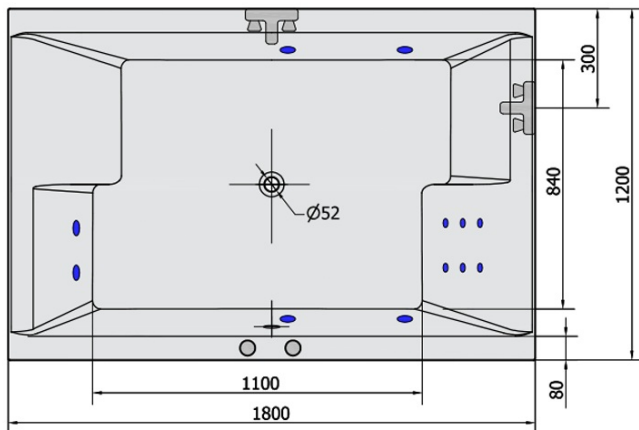

DUPLA HYDRO massage Bath tub, 180x120x54cm, white

Order code: 13611H

Basic information

Brand: Polysan
Series: WHIRLPOOL

Size

Length: 1800 mm
Width: 1200 mm
Height: 540 mm
Volume: 580 l

Properties

Colour: White
Material: Acrylate
Shape: Rectangular
Installation: Built-in
Waste diameter: 52 mm
Properties: HYDRO massage
Weight / Piece: 56.0 kg
Packaging: 1 Piece
Warranty: 2 years

We recommend buy

1 Piece RGB spot chromotherapy, 8 LEDs (Order code: 91407)
1 Piece Sound insulation bath tape, 3m (Order code: 93400)

DUPLA HYDRO massage Bath tub, 180x120x54cm,
white

Technical sheet

VOLUME 580L

H HYDRO
12 whirlpool jets
12 vodních trysek

Electric cable 3x2,5mm²
Lenght 2m from the wall

 Elektrický kabel 3x2,5mm²
Délka kabelu ze zdi 2m

Electrical Characteristic:
Tension: 220-230V/50hz
Max. power consumption: 800W
Electric protection: residual-current device 30mA