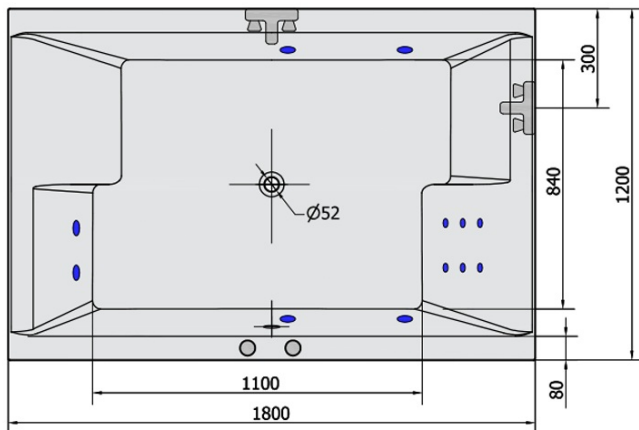

**DUPLA HYDRO massage Bath tub, 180x120x54cm,
white**

Order code: 13611H

Basic information

Brand: Polysan
Series: WHIRLPOOL

Size

Length: 1800 mm
Width: 1200 mm
Height: 540 mm
Volume: 580 l

Properties

Colour: White
Material: Acrylate
Shape: Rectangular
Installation: Built-in
Waste diameter: 52 mm
Properties: HYDRO massage
Weight / Piece: 56.0 kg
Packaging: 1 Piece
Warranty: 2 years

DUPLA HYDRO massage Bath tub, 180x120x54cm,
white

Technical sheet

VOLUME 580L

H HYDRO
12 whirlpool jets
12 vodních trysek

Electric cable 3x2,5mm²
Lenght 2m from the wall

 Elektrický kabel 3x2,5mm²
Délka kabelu ze zdi 2m