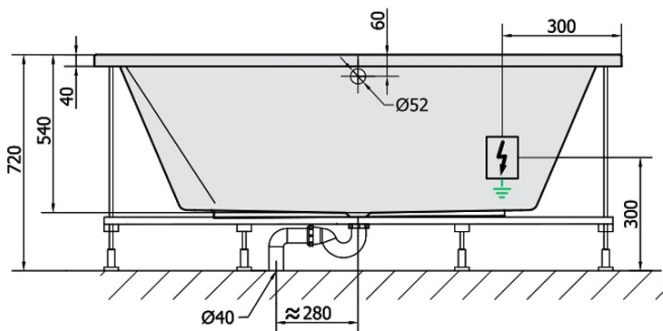

**DUPLA HYDRO massage Bath tub, 180x120x54cm,
white**

Order code: 13611H

Basic information

Brand: Polysan
Series: WHIRLPOOL

Size

Length: 1800 mm
Width: 1200 mm
Height: 540 mm
Volume: 580 l

Properties

Colour: White
Material: Acrylate
Shape: Rectangular
Installation: Built-in
Waste diameter: 52 mm
Properties: HYDRO massage
Weight / Piece: 56.0 kg
Packaging: 1 Piece
Warranty: 2 years

DUPLA HYDRO massage Bath tub, 180x120x54cm,
white

Technical sheet

VOLUME 580L

H HYDRO
12 whirlpool jets
12 vodních trysek

Electric cable 3x2,5mm²
Lenght 2m from the wall

 Elektrický kabel 3x2,5mm²
Délka kabelu ze zdi 2m