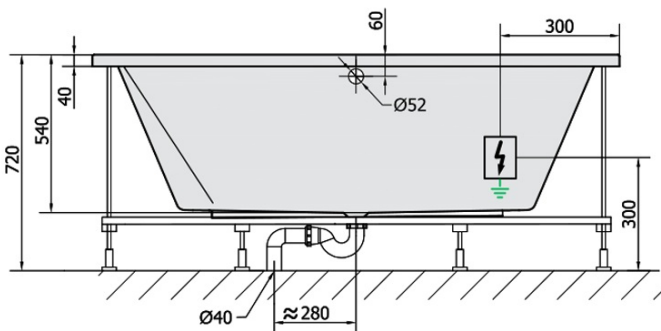

DUPLA HYDRO massage Bath tub, 180x120x54cm, white

Order code: 13611H

Basic information

Brand: Polysan
Series: WHIRLPOOL

Size

Length: 1800 mm
Width: 1200 mm
Height: 540 mm
Volume: 580 l

Properties

Colour: White
Material: Acrylate
Shape: Rectangular
Installation: Built-in
Waste diameter: 52 mm
Properties: HYDRO massage
Weight / Piece: 56.0 kg
Packaging: 1 Piece
Warranty: 2 years

We recommend buy

1 Piece RGB spot chromotherapy, 8 LEDs (Order code: 91407)
1 Piece Sound insulation bath tape, 3m (Order code: 93400)

DUPLA HYDRO massage Bath tub, 180x120x54cm,
white

Technical sheet

H HYDRO
12 whirlpool jets
12 vodních trysek

Electric cable 3x2,5mm²
Lenght 2m from the wall

 Elektrický kabel 3x2,5mm²
Délka kabelu ze zdi 2m

Electrical Characteristic:
Tension: 220-230V/50hz
Max. power consumption: 800W
Electric protection: residual-current device 30mA