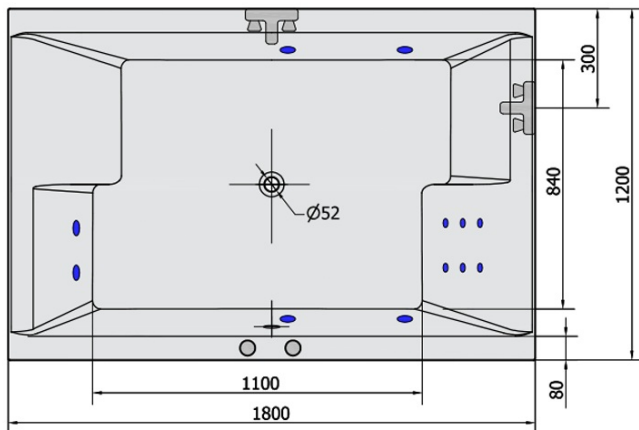

DUPLA HYDRO massage Bath tub, 180x120x54cm, white

Order code: 13611H

Basic information

Brand: Polysan
Series: WHIRLPOOL

Size

Length: 1800 mm
Width: 1200 mm
Height: 540 mm
Volume: 580 l

Properties

Colour: White
Material: Acrylate
Shape: Rectangular
Installation: Built-in
Waste diameter: 52 mm
Properties: HYDRO massage
Weight / Piece: 56.0 kg
Packaging: 1 Piece
Warranty: 2 years

We recommend buy

1 Piece RGB spot chromotherapy, 8 LEDs (Order code: 91407)
1 Piece Sound insulation bath tape, 3m (Order code: 93400)

DUPLA HYDRO massage Bath tub, 180x120x54cm,
white

Technical sheet

H HYDRO
12 whirlpool jets
12 vodních trysek

Electric cable 3x2,5mm²
Lenght 2m from the wall

 Elektrický kabel 3x2,5mm²
Délka kabelu ze zdi 2m

Electrical Characteristic:
Tension: 220-230V/50hz
Max. power consumption: 800W
Electric protection: residual-current device 30mA