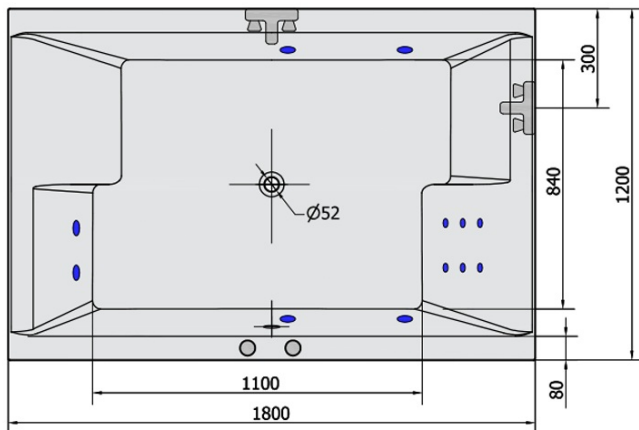

DUPLA HYDRO massage Bath tub, 180x120x54cm, white

Order code: 13611H

Basic information

Brand: Polysan
Series: WHIRLPOOL

Size

Length: 1800 mm
Width: 1200 mm
Height: 540 mm
Volume: 580 l

Properties

Colour: White
Material: Acrylate
Shape: Rectangular
Installation: Built-in
Waste diameter: 52 mm
Properties: HYDRO massage
Weight / Piece: 56.0 kg
Packaging: 1 Piece
Warranty: 2 years

We recommend buy

1 Piece RGB spot chromotherapy, 8 LEDs (Order code: 91407)
1 Piece Sound insulation bath tape, 3m (Order code: 93400)

Technical sheet

H HYDRO
12 whirlpool jets
12 vodních trysek

Electric cable 3x2,5mm²
Lenght 2m from the wall

 Elektrický kabel 3x2,5mm²
Délka kabelu ze zdi 2m

Electrical Characteristic:
Tension: 220-230V/50hz
Max. power consumption: 800W
Electric protection: residual-current device 30mA

Elektrické vlastnosti:
Napětí: 220-230V/50hz
Max. spotřeba: 800W
Elektrické jistění: proudový chránič 30mA

VOLUME 580L