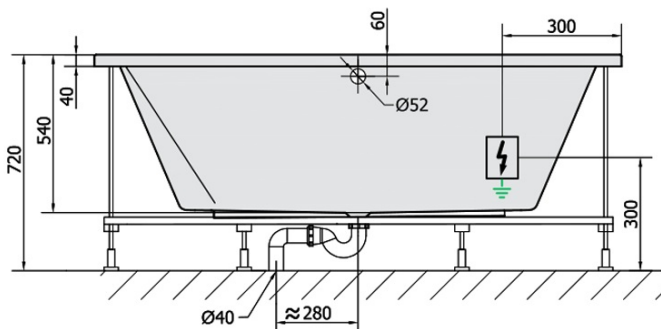

DUPLA HYDRO massage Bath tub, 180x120x54cm, white

Order code: 13611H

Basic information

Brand: Polysan
Series: WHIRLPOOL

Size

Length: 1800 mm
Width: 1200 mm
Height: 540 mm
Volume: 580 l

Properties

Colour: White
Material: Acrylate
Shape: Rectangular
Installation: Built-in
Waste diameter: 52 mm
Properties: HYDRO massage
Weight / Piece: 56.0 kg
Packaging: 1 Piece
Warranty: 2 years

We recommend buy

1 Piece RGB spot chromotherapy, 8 LEDs (Order code: 91407)
1 Piece Sound insulation bath tape, 3m (Order code: 93400)

Technical sheet

H HYDRO
12 whirlpool jets
12 vodních trysek

Electric cable 3x2,5mm²
Lenght 2m from the wall

 Elektrický kabel 3x2,5mm²
Délka kabelu ze zdi 2m

Electrical Characteristic:
Tension: 220-230V/50hz
Max. power consumption: 800W
Electric protection: residual-current device 30mA

Elektrické vlastnosti:
Napětí: 220-230V/50hz
Max. spotřeba: 800W
Elektrické jistění: proudový chránič 30mA

VOLUME 580L