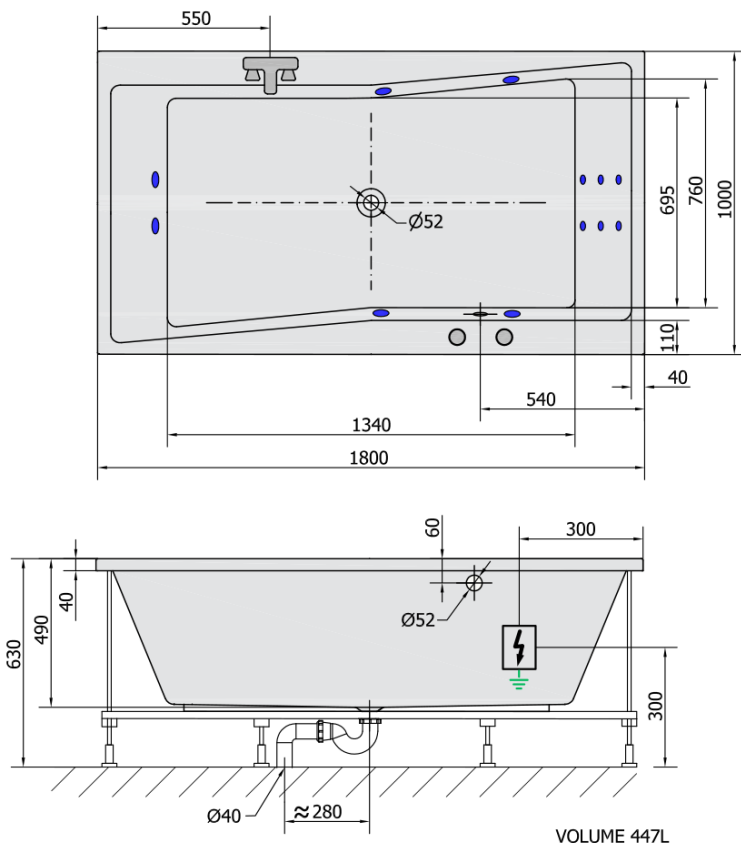

QUEST HYDRO hydromassage Bath tub, 180x100x49cm, white

Order code: 78511H

Basic information

Brand: Polysan
Series: WHIRLPOOL

Size

Length: 1800 mm
Width: 1000 mm
Height: 490 mm
Volume: 447 l

Properties

Colour: White
Material: Acrylate
Shape: Rectangular
Installation: Built-in
Waste diameter: 52 mm
Properties: HYDRO massage
Weight / Piece: 51.0 kg
Packaging: 1 Piece
Warranty: 2 years

We recommend buy

1 Piece RGB spot chromotherapy, 8 LEDs (Order code: 91407)
1 Piece Sound insulation bath tape, 3m (Order code: 93400)

QUEST HYDRO hydromassage Bath tub, 180x100x49cm, white

Technical sheet

H HYDRO 12 whirlpool jets 12 vodních trysek

Electric cable 3x2,5mm²
Length 2m from the wall

Elektrický kabel 3x2,5mm²
Délka kabelu ze zdi 2m

Electrical Characteristic:
Tension: 220-230V/50hz
Max. power consumption: 800W
Electric protection: residual-current device 30mA