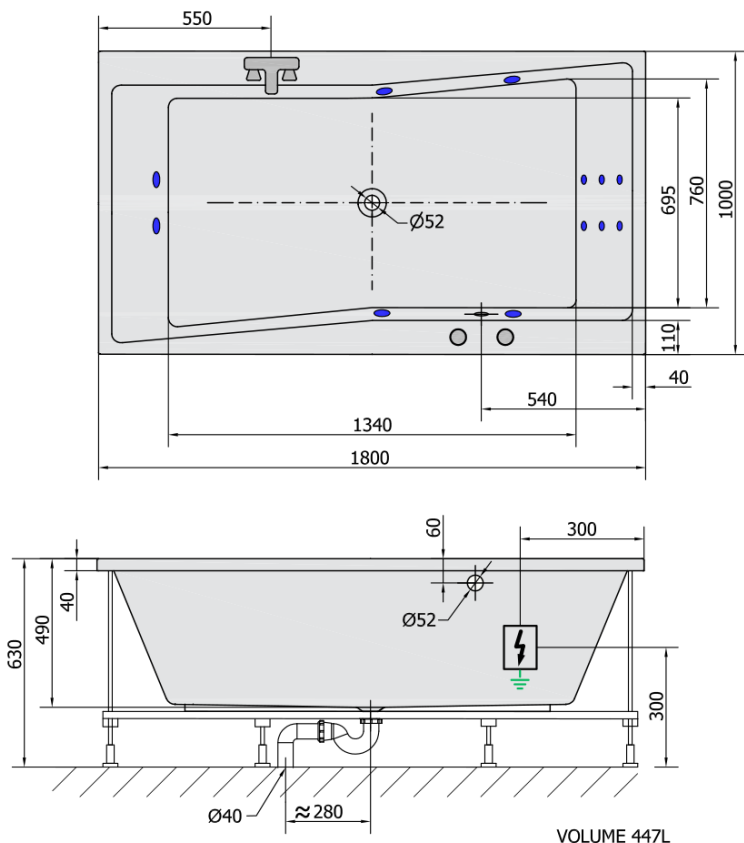

QUEST HYDRO hydromassage Bath tub, 180x100x49cm, white

Order code: 78511H

Basic information

Brand: Polysan
Series: WHIRLPOOL

Size

Length: 1800 mm
Width: 1000 mm
Height: 490 mm
Volume: 447 l

Properties

Colour: White
Material: Acrylate
Shape: Rectangular
Installation: Built-in
Waste diameter: 52 mm
Properties: HYDRO massage
Weight / Piece: 51.0 kg
Packaging: 1 Piece
Warranty: 2 years

We recommend buy

1 Piece RGB spot chromotherapy, 8 LEDs (Order code: 91407)
1 Piece Sound insulation bath tape, 3m (Order code: 93400)

QUEST HYDRO hydromassage Bath tub, 180x100x49cm, white

Technical sheet

H HYDRO 12 whirlpool jets 12 vodních trysek

Electric cable 3x2,5mm²
Length 2m from the wall

Elektrický kabel 3x2,5mm²
Délka kabelu ze zdi 2m

Electrical Characteristic:
Tension: 220-230V/50hz
Max. power consumption: 800W
Electric protection: residual-current device 30mA