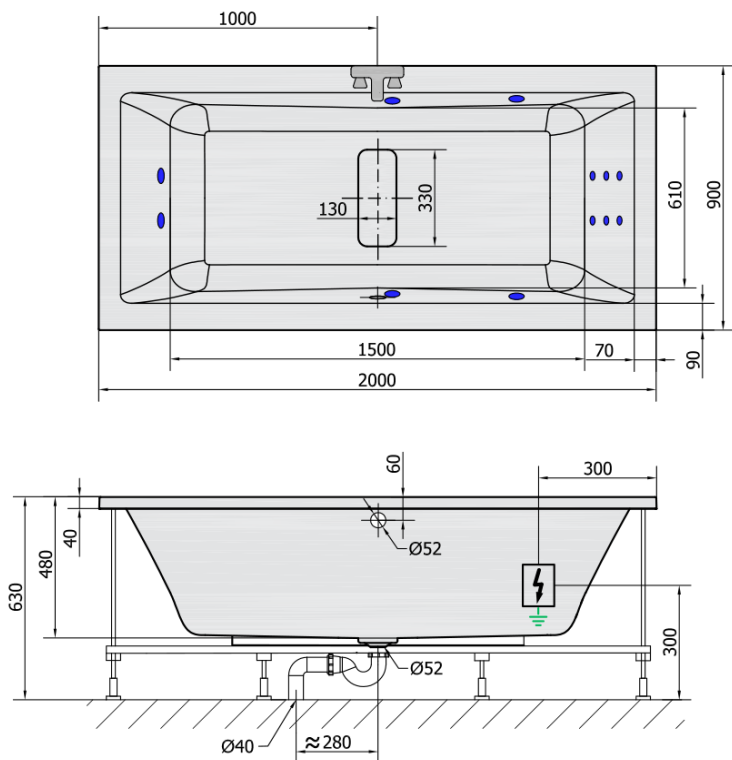

## Size

Length: 2000 mm  
Width: 900 mm  
Height: 480 mm  
Volume: 422 l

## Properties

Colour: White  
Material: Acrylate  
Shape: Rectangular  
Installation: Built-in  
Waste diameter: 52 mm  
Properties: HYDRO massage  
Weight / Piece: 47.0 kg  
Packaging: 1 Piece  
Warranty: 2 years

## We recommend buy

1 Piece RGB spot chromotherapy, 8 LEDs (Order code: 91407)  
1 Piece Sound insulation bath tape, 3m (Order code: 93400)

**MARLENE HYDRO hydromassage Bath tub,  
200x90x48cm, white**

**Technical sheet**

VOLUME 422L

**H** HYDRO  
12 whirlpool jets  
12 vodních trysek

Electric cable 3x2,5mm<sup>2</sup>  
Lenght 2m from the wall

Elektrický kabel 3x2,5mm<sup>2</sup>  
Délka kabelu ze zdi 2m

Electrical Characteristic:  
Tension: 220-230V/50hz  
Max. power consumption: 800W  
Electric protection: residual-current device 30mA