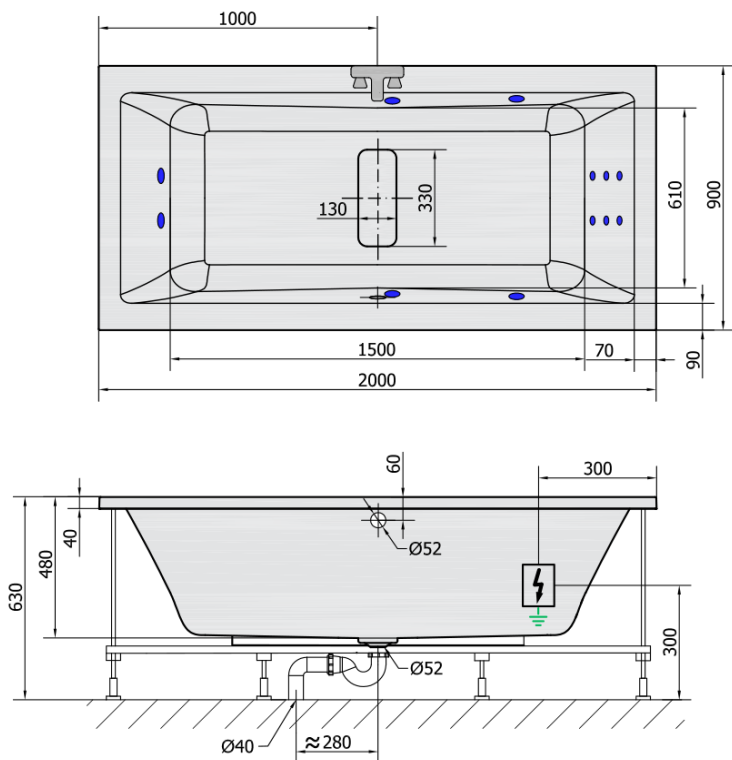

MARLENE HYDRO hydromassage Bath tub, 200x90x48cm, white

Order code: 78731H

Basic information

Brand: Polysan
Series: WHIRLPOOL

Size

Length: 2000 mm
Width: 900 mm
Height: 480 mm
Volume: 422 l

Properties

Colour: White
Material: Acrylate
Shape: Rectangular
Installation: Built-in
Waste diameter: 52 mm
Properties: HYDRO massage
Weight / Piece: 47.0 kg
Packaging: 1 Piece
Warranty: 2 years

We recommend buy

1 Piece RGB spot chromotherapy, 8 LEDs (Order code: 91407)
1 Piece Sound insulation bath tape, 3m (Order code: 93400)

Spare parts

MARLENE Waste Cover, white (Order code: NDVAN0054)

**MARLENE HYDRO hydromassage Bath tub,
200x90x48cm, white**

Technical sheet

VOLUME 422L

H HYDRO
12 whirlpool jets
12 vodních trysek

Electric cable 3x2,5mm²
Lenght 2m from the wall

Elektrický kabel 3x2,5mm²
Délka kabelu ze zdi 2m

Electrical Characteristic:
Tension: 220-230V/50hz
Max. power consumption: 800W
Electric protection: residual-current device 30mA