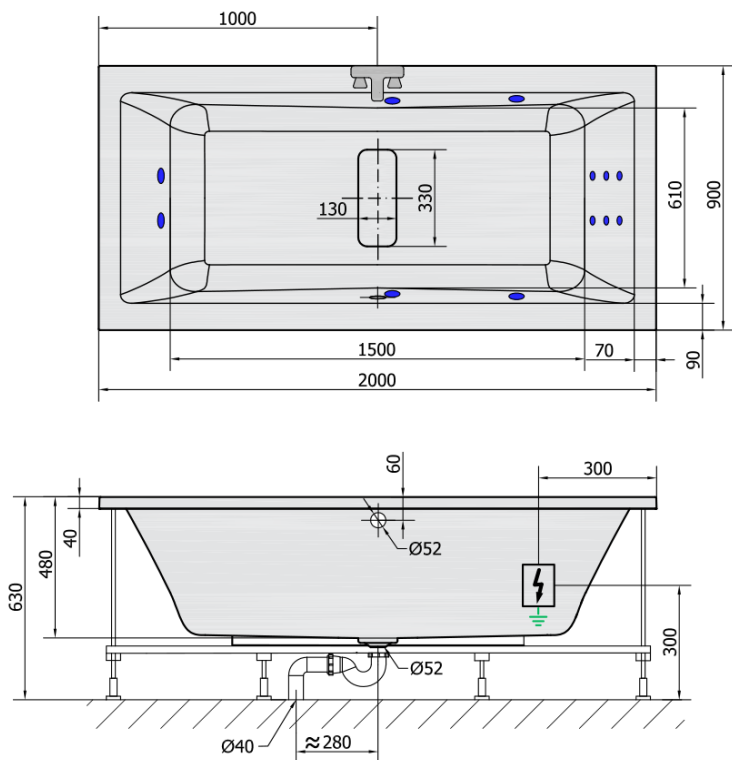

MARLENE HYDRO hydromassage Bath tub, 200x90x48cm, white

Order code: 78731H

Basic information

Brand: Polysan
Series: WHIRLPOOL

Size

Length: 2000 mm
Width: 900 mm
Height: 480 mm
Volume: 422 l

Properties

Colour: White
Material: Acrylate
Shape: Rectangular
Installation: Built-in
Waste diameter: 52 mm
Properties: HYDRO massage
Weight / Piece: 47.0 kg
Packaging: 1 Piece
Warranty: 2 years

We recommend buy

1 Piece RGB spot chromotherapy, 8 LEDs (Order code: 91407)
1 Piece Sound insulation bath tape, 3m (Order code: 93400)

MARLENE HYDRO hydromassage Bath tub,
200x90x48cm, white

Technical sheet

VOLUME 422L

H HYDRO
12 whirlpool jets
12 vodních trysek

Electric cable 3x2,5mm²
Lenght 2m from the wall

Elektrický kabel 3x2,5mm²
Délka kabelu ze zdi 2m

Electrical Characteristic:
Tension: 220-230V/50hz
Max. power consumption: 800W
Electric protection: residual-current device 30mA