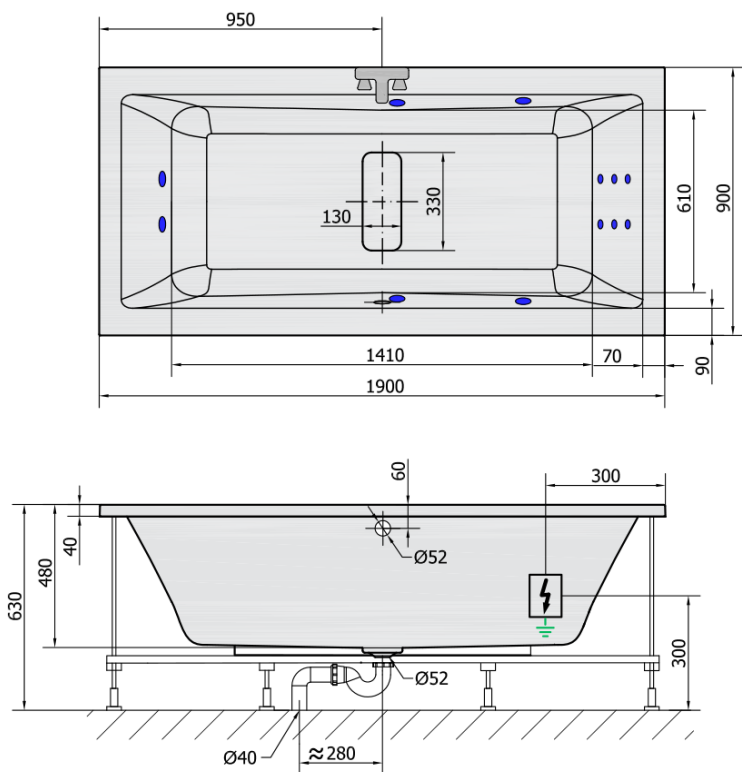

MARLENE HYDRO hydromassage Bath tub, 190x90x48cm, white

Order code: 71607H

Basic information

Brand: Polysan
Series: WHIRLPOOL

Size

Length: 1900 mm
Width: 900 mm
Height: 480 mm
Volume: 372 l

Properties

Colour: White
Material: Acrylate
Shape: Rectangular
Installation: Built-in
Waste diameter: 52 mm
Properties: HYDRO massage
Weight / Piece: 43.0 kg
Packaging: 1 Piece
Warranty: 2 years

We recommend buy

1 Piece RGB spot chromotherapy, 8 LEDs (Order code: 91407)
1 Piece Sound insulation bath tape, 3m (Order code: 93400)

Spare parts

MARLENE Waste Cover, white (Order code: NDVAN0054)

MARLENE HYDRO hydromassage Bath tub,
190x90x48cm, white

Technical sheet

VOLUME 372L

H HYDRO
12 whirlpool jets
12 vodních trysek

Electric cable 3x2,5mm²
Length 2m from the wall

Elektrický kabel 3x2,5mm²
Délka kabelu ze zdi 2m

Electrical Characteristic:
Tension: 220-230V/50hz
Max. power consumption: 800W
Electric protection: residual-current device 30mA