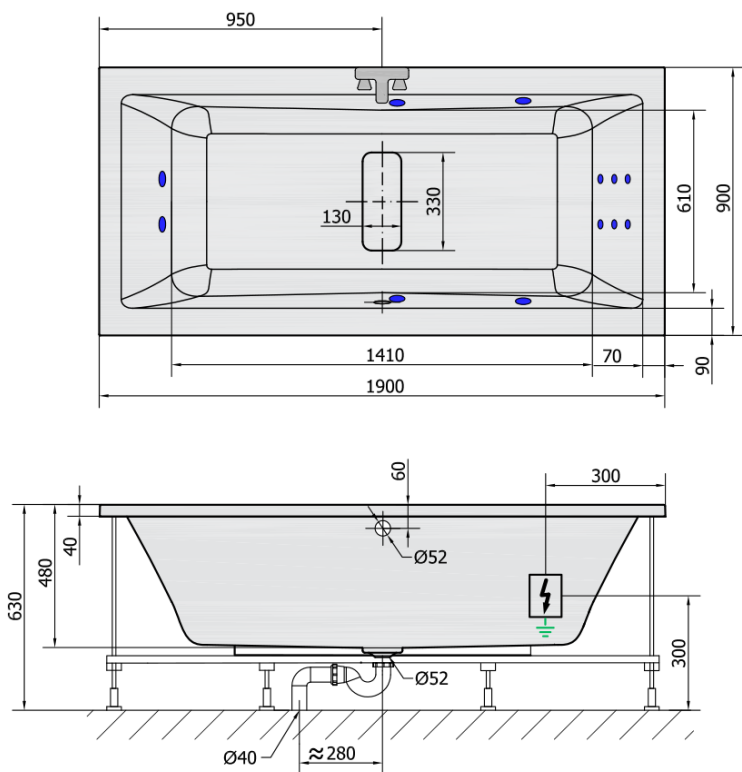

**MARLENE HYDRO hydromassage Bath tub,
190x90x48cm, white**

Order code: 71607H

Basic information

Brand: Polysan
Series: WHIRLPOOL

Size

Length: 1900 mm
Width: 900 mm
Height: 480 mm
Volume: 372 l

Properties

Colour: White
Material: Acrylate
Shape: Rectangular
Installation: Built-in
Waste diameter: 52 mm
Properties: HYDRO massage
Weight / Piece: 43.0 kg
Packaging: 1 Piece
Warranty: 2 years

We recommend buy

1 Piece RGB spot chromotherapy, 8 LEDs (Order code: 91407)
1 Piece Sound insulation bath tape, 3m (Order code: 93400)

MARLENE HYDRO hydromassage Bath tub,
190x90x48cm, white

Technical sheet

VOLUME 372L

H HYDRO
12 whirlpool jets
12 vodních trysek

Electric cable 3x2,5mm²
Lenght 2m from the wall

Elektrický kabel 3x2,5mm²
Délka kabelu ze zdi 2m

Electrical Characteristic:
Tension: 220-230V/50hz
Max. power consumption: 800W
Electric protection: residual-current device 30mA