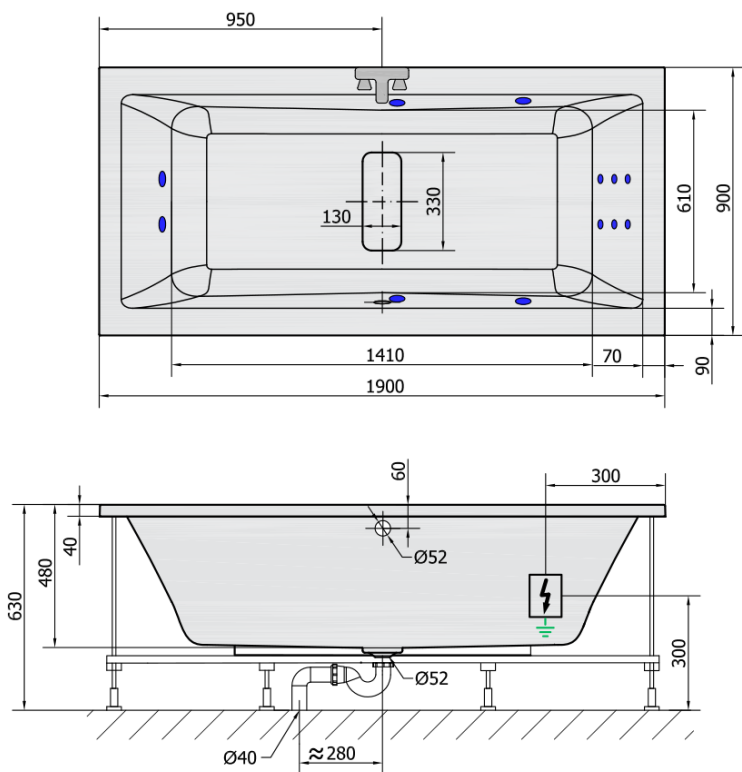

MARLENE HYDRO hydromassage Bath tub, 190x90x48cm, white

Order code: 71607H

Basic information

Brand: Polysan
Series: WHIRLPOOL

Size

Length: 1900 mm
Width: 900 mm
Height: 480 mm
Volume: 372 l

Properties

Colour: White
Material: Acrylate
Shape: Rectangular
Installation: Built-in
Waste diameter: 52 mm
Properties: HYDRO massage
Weight / Piece: 43.0 kg
Packaging: 1 Piece
Warranty: 2 years

We recommend buy

1 Piece RGB spot chromotherapy, 8 LEDs (Order code: 91407)
1 Piece Sound insulation bath tape, 3m (Order code: 93400)

MARLENE HYDRO hydromassage Bath tub,
190x90x48cm, white

Technical sheet

VOLUME 372L

H HYDRO
12 whirlpool jets
12 vodních trysek

Electric cable 3x2,5mm²
Length 2m from the wall

Elektrický kabel 3x2,5mm²
Délka kabelu ze zdi 2m

Electrical Characteristic:
Tension: 220-230V/50hz
Max. power consumption: 800W
Electric protection: residual-current device 30mA