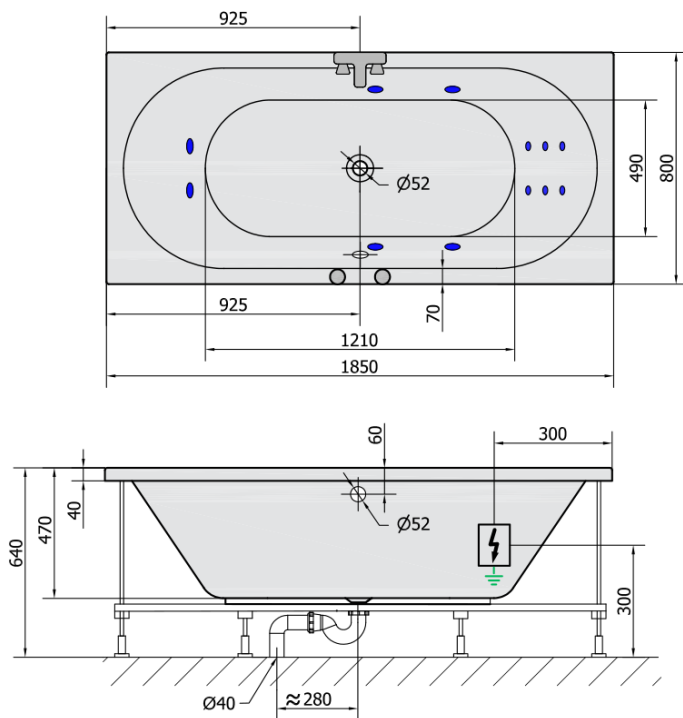

## Size

Length: 1850 mm  
Width: 800 mm  
Height: 470 mm  
Volume: 267 l

## Properties

Colour: White  
Material: Acrylate  
Shape: Rectangular  
Installation: Built-in  
Waste diameter: 52 mm  
Properties: HYDRO massage  
Weight / Piece: 39.0 kg  
Packaging: 1 Piece  
Warranty: 2 years

## We recommend buy

1 Piece RGB spot chromotherapy, 8 LEDs (Order code: 91407)  
1 Piece Sound insulation bath tape, 3m (Order code: 93400)

VIVA B HYDRO hydromassage Bath tub,  
185x80x47cm, white

Technical sheet

VOLUME 267L

**H** HYDRO  
12 whirlpool jets  
12 vodních trysek

Electric cable 3x2,5mm<sup>2</sup>  
Lenght 2m from the wall

Elektrický kabel 3x2,5mm<sup>2</sup>  
Délka kabelu ze zdi 2m

Electrical Characteristic:  
Tension: 220-230V/50hz  
Max. power consumption: 800W  
Electric protection: residual-current device 30mA