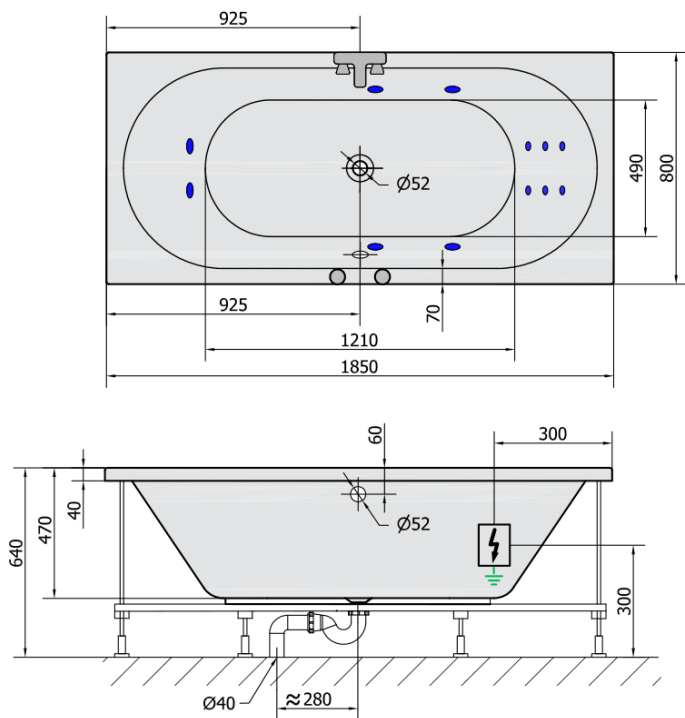

## Size

Length: 1850 mm  
Width: 800 mm  
Height: 470 mm  
Volume: 267 l

## Properties

Colour: White  
Material: Acrylate  
Shape: Rectangular  
Installation: Built-in  
Waste diameter: 52 mm  
Properties: HYDRO massage  
Weight / Piece: 39.0 kg  
Packaging: 1 Piece  
Warranty: 2 years

## We recommend buy

1 Piece RGB spot chromotherapy, 8 LEDs (Order code: 91407)  
1 Piece Sound insulation bath tape, 3m (Order code: 93400)

VIVA B HYDRO hydromassage Bath tub,  
185x80x47cm, white

Technical sheet

VOLUME 267L

**H** HYDRO  
12 whirlpool jets  
12 vodních trysek

Electric cable 3x2,5mm<sup>2</sup>  
Lenght 2m from the wall

Elektrický kabel 3x2,5mm<sup>2</sup>  
Délka kabelu ze zdi 2m

Electrical Characteristic:  
Tension: 220-230V/50hz  
Max. power consumption: 800W  
Electric protection: residual-current device 30mA