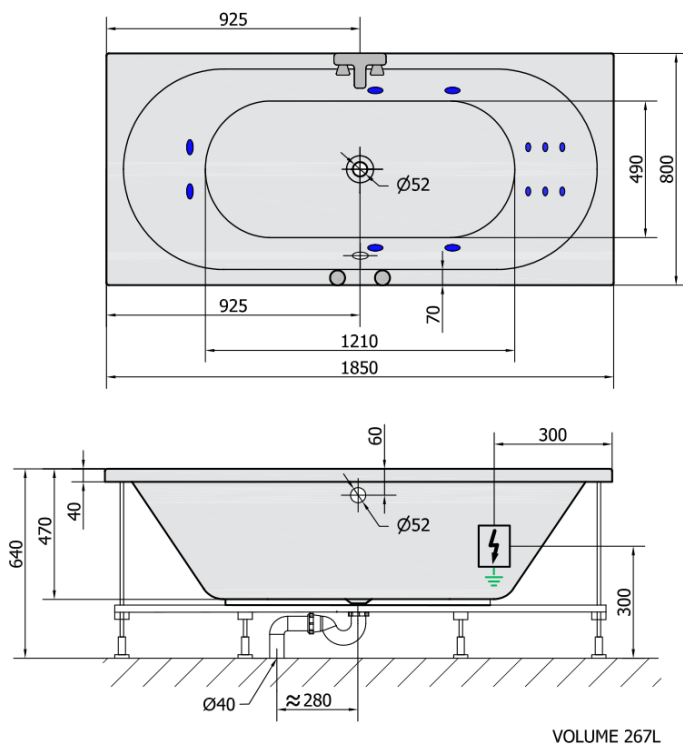

VIVA B HYDRO hydromassage Bath tub, 185x80x47cm, white

Order code: 71968H

Size

Length: 1850 mm
Width: 800 mm
Height: 470 mm
Volume: 267 l

Properties

Colour: White
Material: Acrylate
Warranty: 2 years

Technical sheet

H HYDRO 12 whirlpool jets 12 vodních trysek

Electric cable 3x2,5mm²
Length 2m from the wall

Elektrický kabel 3x2,5mm²
Délka kabelu ze zdi 2m

Electrical Characteristic:
Tension: 220-230V/50hz
Max. power consumption: 800W
Electric protection: residual-current device 30mA