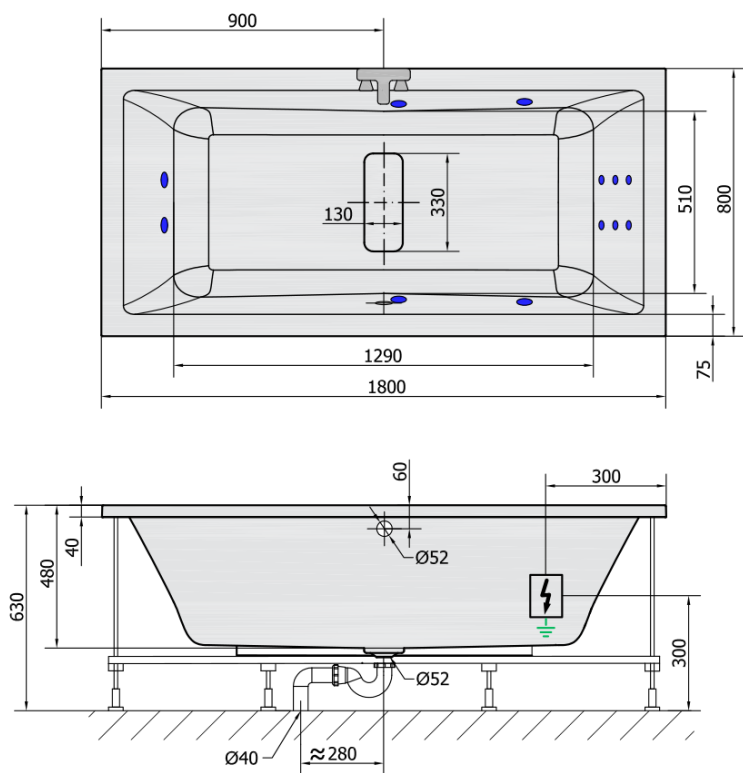

MARLENE HYDRO hydromassage Bath tub, 180x80x48cm, white

Order code: 72034H

Basic information

Brand: Polysan
Series: WHIRLPOOL

Size

Length: 1800 mm
Width: 800 mm
Height: 480 mm
Volume: 315 l

Properties

Colour: White
Material: Acrylate
Shape: Rectangular
Installation: Built-in
Waste diameter: 52 mm
Properties: HYDRO massage
Weight / Piece: 42.0 kg
Packaging: 1 Piece
Warranty: 2 years

We recommend buy

1 Piece RGB spot chromotherapy, 8 LEDs (Order code: 91407)
1 Piece Sound insulation bath tape, 3m (Order code: 93400)

**MARLENE HYDRO hydromassage Bath tub,
180x80x48cm, white**

Technical sheet

H HYDRO
12 whirlpool jets
12 vodních trysek

Electric cable 3x2,5mm²
Length 2m from the wall

Elektrický kabel 3x2,5mm²
Délka kabelu ze zdi 2m

Electrical Characteristic:
Tension: 220-230V/50hz
Max. power consumption: 800W
Electric protection: residual-current device 30mA