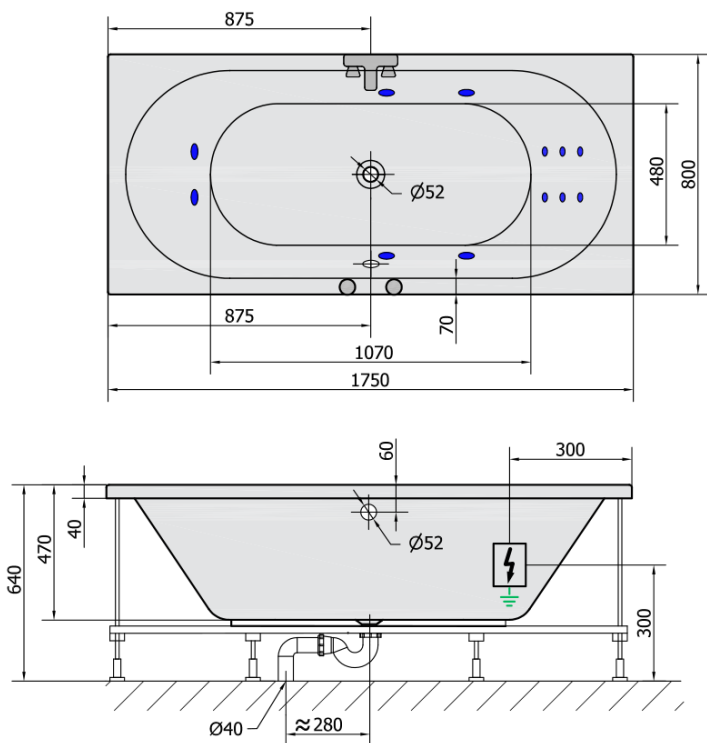

**VIVA B HYDRO hydromassage Bath tub,  
175x80x47cm, white**

**Order code:** 88119H

**Basic information**

**Brand:** Polysan  
**Series:** WHIRLPOOL

**Size**

**Length:** 1750 mm  
**Width:** 800 mm  
**Height:** 470 mm  
**Volume:** 245 l

**Properties**

**Colour:** White  
**Material:** Acrylate  
**Shape:** Rectangular  
**Installation:** Built-in  
**Waste diameter:** 52 mm  
**Properties:** HYDRO massage  
**Weight / Piece:** 37.0 kg  
**Packaging:** 1 Piece  
**Warranty:** 2 years

**We recommend buy**

1 Piece RGB spot chromotherapy, 8 LEDs (Order code: 91407)  
1 Piece Sound insulation bath tape, 3m (Order code: 93400)

VIVA B HYDRO hydromassage Bath tub,  
175x80x47cm, white

Technical sheet

VOLUME 245L

**H** HYDRO  
12 whirlpool jets  
12 vodních trysek

Electric cable 3x2,5mm<sup>2</sup>  
Length 2m from the wall

Elektrický kabel 3x2,5mm<sup>2</sup>  
Délka kabelu ze zdi 2m

Electrical Characteristic:  
Tension: 220-230V/50hz  
Max. power consumption: 800W  
Electric protection: residual-current device 30mA