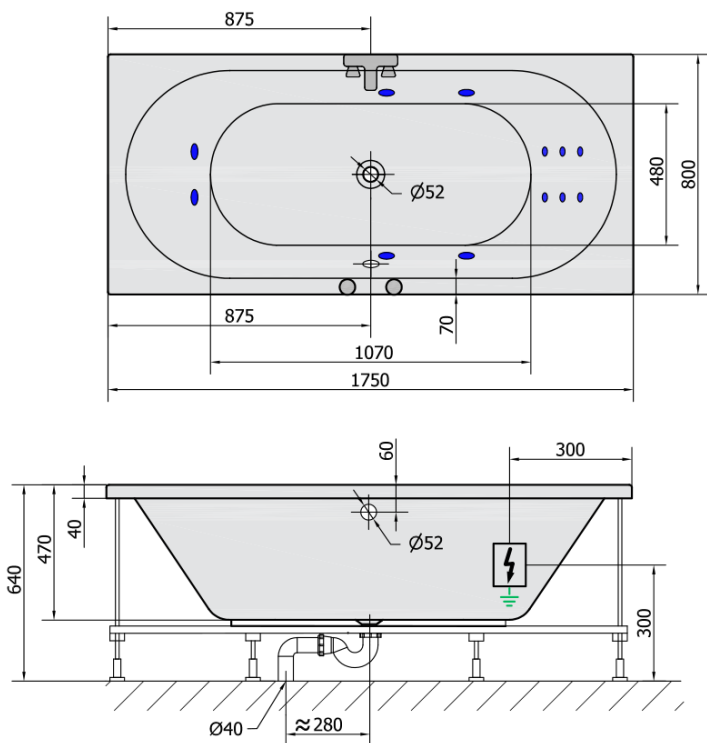

VIVA B HYDRO hydromassage Bath tub, 175x80x47cm, white

Order code: 88119H

Basic information

Brand: Polysan
Series: WHIRLPOOL

Size

Length: 1750 mm
Width: 800 mm
Height: 470 mm
Volume: 245 l

Properties

Colour: White
Material: Acrylate
Shape: Rectangular
Installation: Built-in
Waste diameter: 52 mm
Properties: HYDRO massage
Weight / Piece: 37.0 kg
Packaging: 1 Piece
Warranty: 2 years

We recommend buy

1 Piece RGB spot chromotherapy, 8 LEDs (Order code: 91407)
1 Piece Sound insulation bath tape, 3m (Order code: 93400)

VIVA B HYDRO hydromassage Bath tub,
175x80x47cm, white

Technical sheet

VOLUME 245L

H HYDRO
12 whirlpool jets
12 vodních trysek

Electric cable 3x2,5mm²
Length 2m from the wall

Elektrický kabel 3x2,5mm²
Délka kabelu ze zdi 2m

Electrical Characteristic:
Tension: 220-230V/50hz
Max. power consumption: 800W
Electric protection: residual-current device 30mA