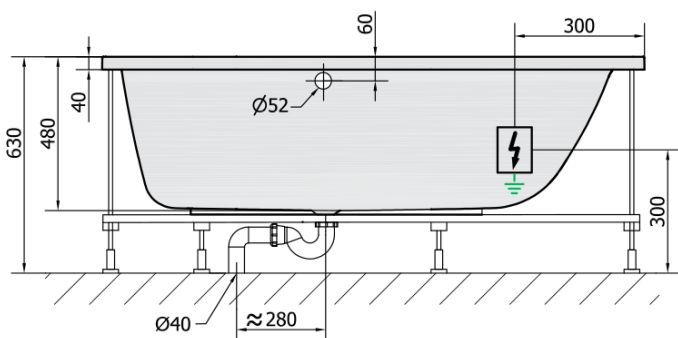

CLEO HYDRO-AIR hydromassage Bath tub, 180x90x48cm, white

Order code: 13111HA

Basic information

Brand: Polysan
Series: WHIRLPOOL

Size

Length: 1800 mm
Width: 900 mm
Height: 480 mm
Volume: 330 l

Properties

Colour: White
Material: Acrylate
Shape: Rectangular
Installation: Built-in
Waste diameter: 52 mm
Properties: HYDRO AIR massage
Weight / Piece: 40.0 kg
Packaging: 1 Piece
Warranty: 2 years

We recommend buy

1 Piece RGB spot chromotherapy, 8 LEDs (Order code: 91407)
1 Piece Sound insulation bath tape, 3m (Order code: 93400)

CLEO HYDRO-AIR hydromassage Bath tub,
180x90x48cm, white

Technical sheet

VOLUME 330L

H HYDRO
12 whirlpool jets
12 vodních trysek

A AIR
10 air jets
10 vzduchových trysek

Electric cable 3x2,5mm²
Lenght 2m from the wall

 Elektrický kabel 3x2,5mm²
Délka kabelu ze zdi 2m

Electrical Characteristic:
Tension: 220-230V/50hz
Max. power consumption: 1200W
Electric protection: residual-current device 30mA