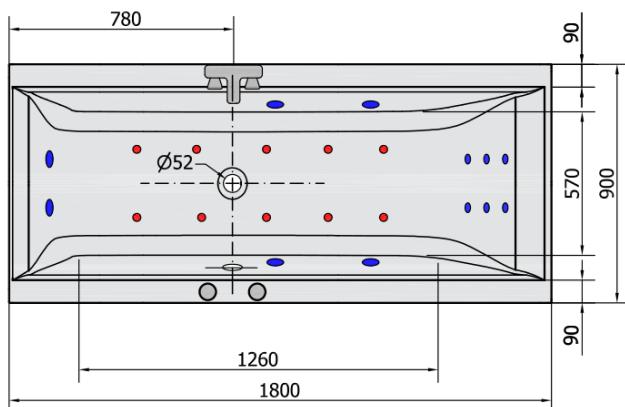

CLEO HYDRO-AIR hydromassage Bath tub, 180x90x48cm, white

Order code: 13111HA

Basic information

Brand: Polysan
Series: WHIRLPOOL

Size

Length: 1800 mm
Width: 900 mm
Height: 480 mm
Volume: 330 l

Properties

Colour: White
Material: Acrylate
Shape: Rectangular
Installation: Built-in
Waste diameter: 52 mm
Properties: HYDRO AIR massage
Weight / Piece: 40.0 kg
Packaging: 1 Piece
Warranty: 2 years

We recommend buy

1 Piece RGB spot chromotherapy, 8 LEDs (Order code: 91407)
1 Piece Sound insulation bath tape, 3m (Order code: 93400)

CLEO HYDRO-AIR hydromassage Bath tub,
180x90x48cm, white

Technical sheet

VOLUME 330L

H HYDRO
12 whirlpool jets
12 vodních trysek

A AIR
10 air jets
10 vzduchových trysek

Electric cable 3x2,5mm²
Lenght 2m from the wall

 Elektrický kabel 3x2,5mm²
Délka kabelu ze zdi 2m

Electrical Characteristic:
Tension: 220-230V/50hz
Max. power consumption: 1200W
Electric protection: residual-current device 30mA