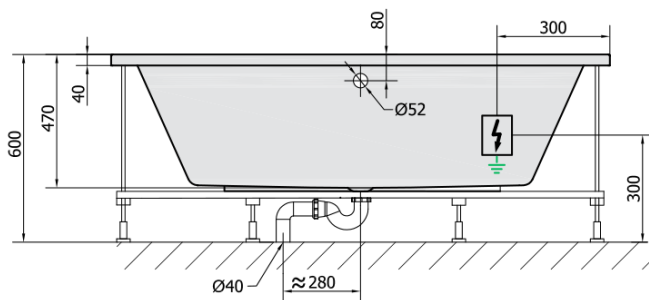

KVADRA HYDRO-AIR hydromassage Bath tub, 170x80x47cm, white

Order code: 18611HA

Basic information

Brand: Polysan
Series: WHIRLPOOL

Size

Length: 1700 mm
Width: 800 mm
Height: 470 mm
Volume: 250 l

Properties

Colour: White
Material: Acrylate
Shape: Rectangular
Installation: Built-in
Waste diameter: 52 mm
Properties: HYDRO AIR massage
Weight / Piece: 44.0 kg
Packaging: 1 Piece
Warranty: 2 years

We recommend buy

1 Piece RGB spot chromotherapy, 8 LEDs (Order code: 91407)
1 Piece Sound insulation bath tape, 3m (Order code: 93400)

KVADRA HYDRO-AIR hydromassage Bath tub, 170x80x47cm, white

Technical sheet

VOLUME 250L

H HYDRO
12 whirlpool jets
12 vodních trysek

A AIR
10 air jets
10 vzduchových trysek

Electric cable 3x2,5mm²
Lenght 2m from the wall

 Elektrický kabel 3x2,5mm²
Délka kabelu ze zdi 2m

Electrical Characteristic:
Tension: 220-230V/50hz
Max. power consumption: 1200W
Electric protection: residual-current device 30mA