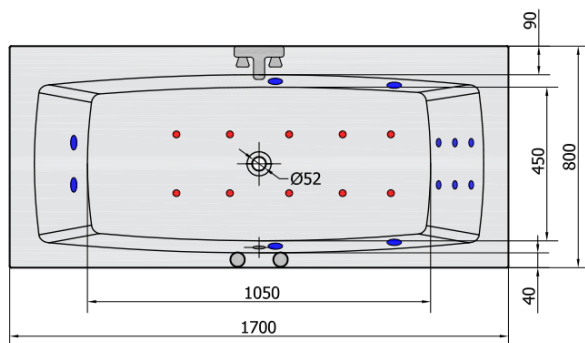

KVADRA HYDRO-AIR hydromassage Bath tub, 170x80x47cm, white

Order code: 18611HA

Basic information

Brand: Polysan
Series: WHIRLPOOL

Size

Length: 1700 mm
Width: 800 mm
Height: 470 mm
Volume: 250 l

Properties

Colour: White
Material: Acrylate
Shape: Rectangular
Installation: Built-in
Waste diameter: 52 mm
Properties: HYDRO AIR massage
Weight / Piece: 44.0 kg
Packaging: 1 Piece
Warranty: 2 years

We recommend buy

1 Piece RGB spot chromotherapy, 8 LEDs (Order code: 91407)
1 Piece Sound insulation bath tape, 3m (Order code: 93400)

KVADRA HYDRO-AIR hydromassage Bath tub, 170x80x47cm, white

Technical sheet

VOLUME 250L

H HYDRO
12 whirlpool jets
12 vodních trysek

A AIR
10 air jets
10 vzduchových trysek

Electric cable 3x2,5mm²
Lenght 2m from the wall

 Elektrický kabel 3x2,5mm²
Délka kabelu ze zdi 2m

Electrical Characteristic:
Tension: 220-230V/50hz
Max. power consumption: 1200W
Electric protection: residual-current device 30mA