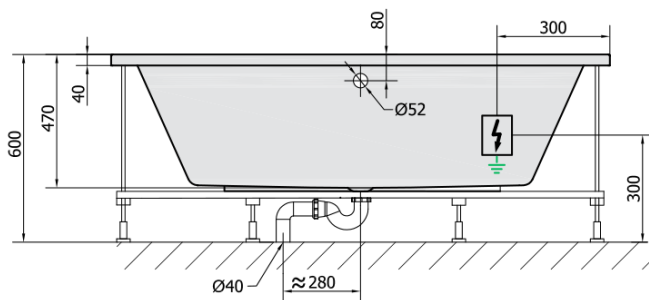

KVADRA HYDRO-AIR hydromassage Bath tub, 170x80x47cm, white

Order code: 18611HA

Basic information

Brand: Polysan
Series: WHIRLPOOL

Size

Length: 1700 mm
Width: 800 mm
Height: 470 mm
Volume: 250 l

Properties

Colour: White
Material: Acrylate
Shape: Rectangular
Installation: Built-in
Waste diameter: 52 mm
Properties: HYDRO AIR massage
Weight / Piece: 44.0 kg
Packaging: 1 Piece
Warranty: 2 years

We recommend buy

1 Piece RGB spot chromotherapy, 8 LEDs (Order code: 91407)
1 Piece Sound insulation bath tape, 3m (Order code: 93400)

KVADRA HYDRO-AIR hydromassage Bath tub, 170x80x47cm, white

Technical sheet

VOLUME 250L

H HYDRO
12 whirlpool jets
12 vodních trysek

A AIR
10 air jets
10 vzduchových trysek

Electric cable 3x2,5mm²
Length 2m from the wall

 Elektrický kabel 3x2,5mm²
Délka kabelu ze zdi 2m

Electrical Characteristic:
Tension: 220-230V/50hz
Max. power consumption: 1200W
Electric protection: residual-current device 30mA