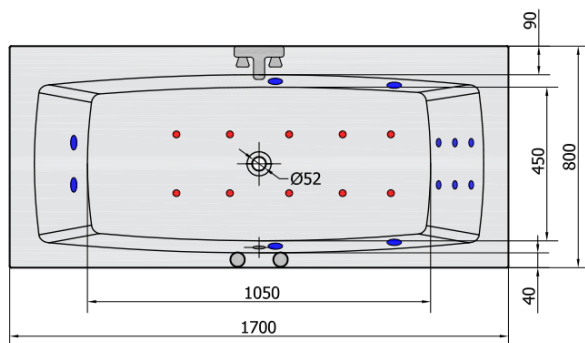

KVADRA HYDRO-AIR hydromassage Bath tub, 170x80x47cm, white

Order code: 18611HA

Basic information

Brand: Polysan
Series: WHIRLPOOL

Size

Length: 1700 mm
Width: 800 mm
Height: 470 mm
Volume: 250 l

Properties

Colour: White
Material: Acrylate
Shape: Rectangular
Installation: Built-in
Waste diameter: 52 mm
Properties: HYDRO AIR massage
Weight / Piece: 44.0 kg
Packaging: 1 Piece
Warranty: 2 years

We recommend buy

1 Piece RGB spot chromotherapy, 8 LEDs (Order code: 91407)
1 Piece Sound insulation bath tape, 3m (Order code: 93400)

KVADRA HYDRO-AIR hydromassage Bath tub, 170x80x47cm, white

Technical sheet

VOLUME 250L

H HYDRO
12 whirlpool jets
12 vodních trysek

A AIR
10 air jets
10 vzduchových trysek

Electric cable 3x2,5mm²
Length 2m from the wall

 Elektrický kabel 3x2,5mm²
Délka kabelu ze zdi 2m

Electrical Characteristic:
Tension: 220-230V/50hz
Max. power consumption: 1200W
Electric protection: residual-current device 30mA