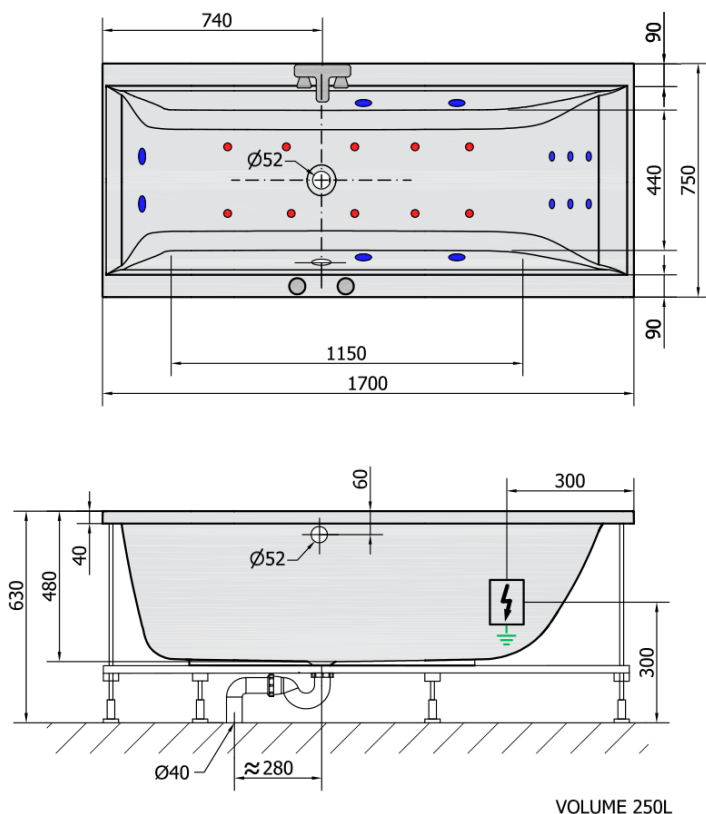

## Size

Length: 1700 mm  
Width: 750 mm  
Height: 480 mm  
Volume: 250 l

## Properties

Colour: White  
Material: Acrylate  
Shape: Rectangular  
Installation: Built-in  
Waste diameter: 52 mm  
Properties: HYDRO AIR massage  
Weight / Piece: 37.0 kg  
Packaging: 1 Piece  
Warranty: 2 years

## We recommend buy

1 Piece RGB spot chromotherapy, 8 LEDs (Order code: 91407)  
1 Piece Sound insulation bath tape, 3m (Order code: 93400)

CLEO HYDRO-AIR hydromassage Bath tub,  
170x75x48cm, white

Technical sheet