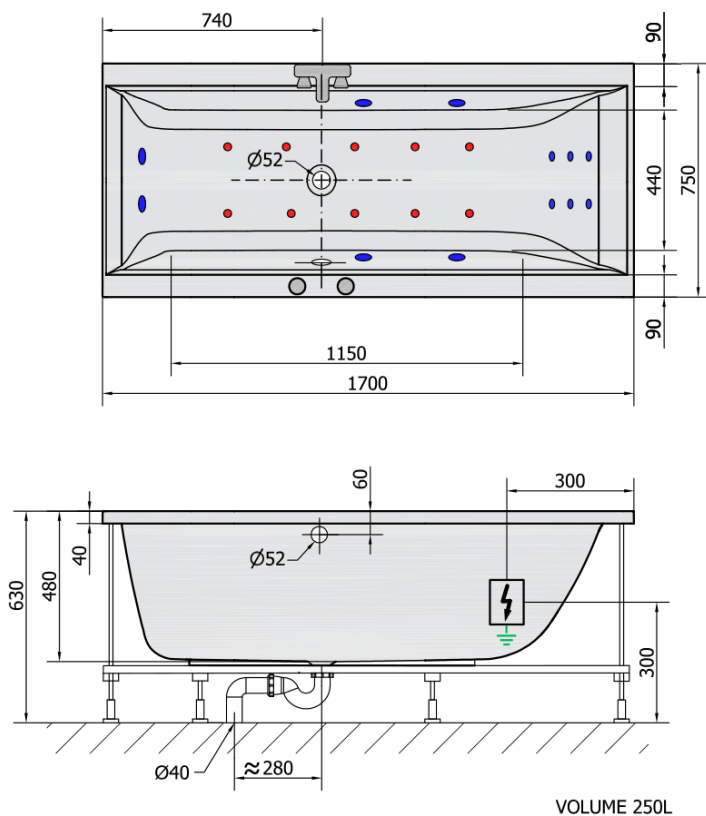

CLEO HYDRO-AIR hydromassage Bath tub, 170x75x48cm, white

Technical sheet

H HYDRO
12 whirlpool jets
12 vodních trysek

A AIR
10 air jets
10 vzduchových trysek

Electric cable 3x2,5mm²
Length 2m from the wall

Elektrický kabel 3x2,5mm²
Délka kabelu ze zdi 2m

Electrical Characteristic:
Tension: 220-230V/50hz
Max. power consumption: 1200W
Electric protection: residual-current device 30mA

Elektrické vlastnosti:
Napětí: 220-230V/50hz
Max. spotřeba: 1200W
Elektrické jištění: proudový chránič 30mA