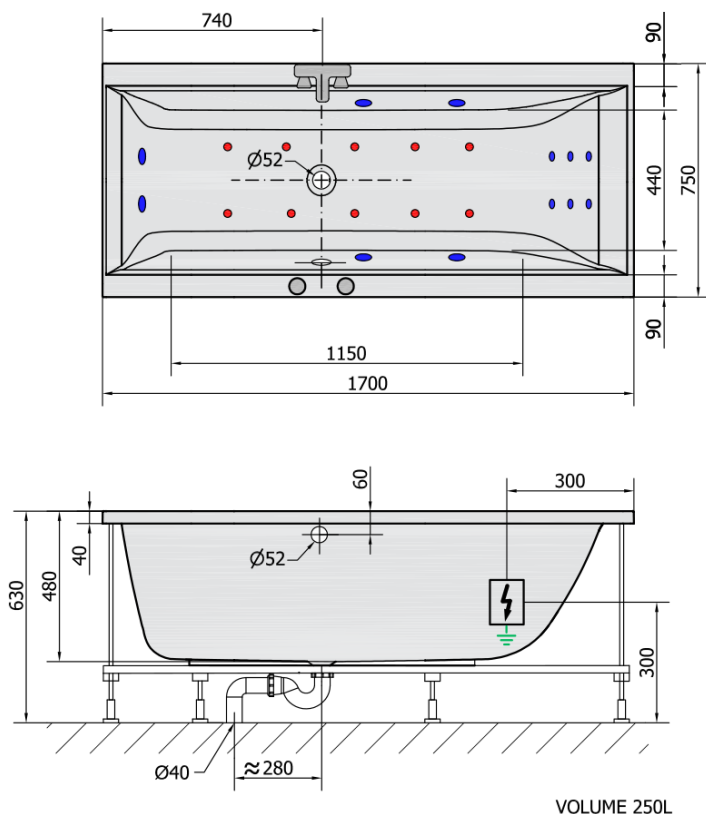

CLEO HYDRO-AIR hydromassage Bath tub, 170x75x48cm, white

Order code: 94611HA

Basic information

Brand: Polysan
Series: WHIRLPOOL

Size

Length: 1700 mm
Width: 750 mm
Height: 480 mm
Volume: 250 l

Properties

Colour: White
Material: Acrylate
Shape: Rectangular
Installation: Built-in
Waste diameter: 52 mm
Properties: HYDRO AIR massage
Weight / Piece: 37.0 kg
Packaging: 1 Piece
Warranty: 2 years

We recommend buy

1 Piece RGB spot chromotherapy, 8 LEDs (Order code: 91407)
1 Piece Sound insulation bath tape, 3m (Order code: 93400)

CLEO HYDRO-AIR hydromassage Bath tub,
170x75x48cm, white

Technical sheet

H HYDRO
12 whirlpool jets
12 vodních trysek

A AIR
10 air jets
10 vzduchových trysek

Electric cable 3x2,5mm²
Length 2m from the wall

 Elektrický kabel 3x2,5mm²
Délka kabelu ze zdi 2m

Electrical Characteristic:
Tension: 220-230V/50hz
Max. power consumption: 1200W
Electric protection: residual-current device 30mA