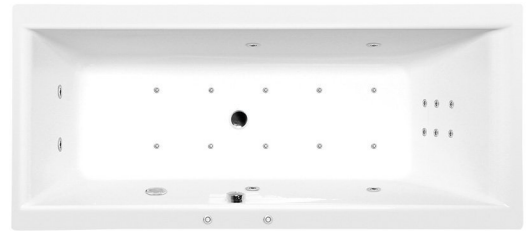

CLEO HYDRO-AIR hydromassage Bath tub, 170x75x48cm, white

Order code: 94611HA

Size

Length: 1700 mm
 Width: 750 mm
 Height: 480 mm
 Volume: 250 l

Properties

Colour: White
 Material: Acrylate
 Warranty: 2 years

Technical sheet

H HYDRO
 12 whirlpool jets
 12 vodních trysek

A AIR
 10 air jets
 10 vzduchových trysek

Electric cable 3x2,5mm²
 Length 2m from the wall

Elektrický kabel 3x2,5mm²
 Délka kabelu ze zdi 2m

Electrical Characteristic:
 Tension: 220-230V/50hz
 Max. power consumption: 1200W
 Electric protection: residual-current device 30mA