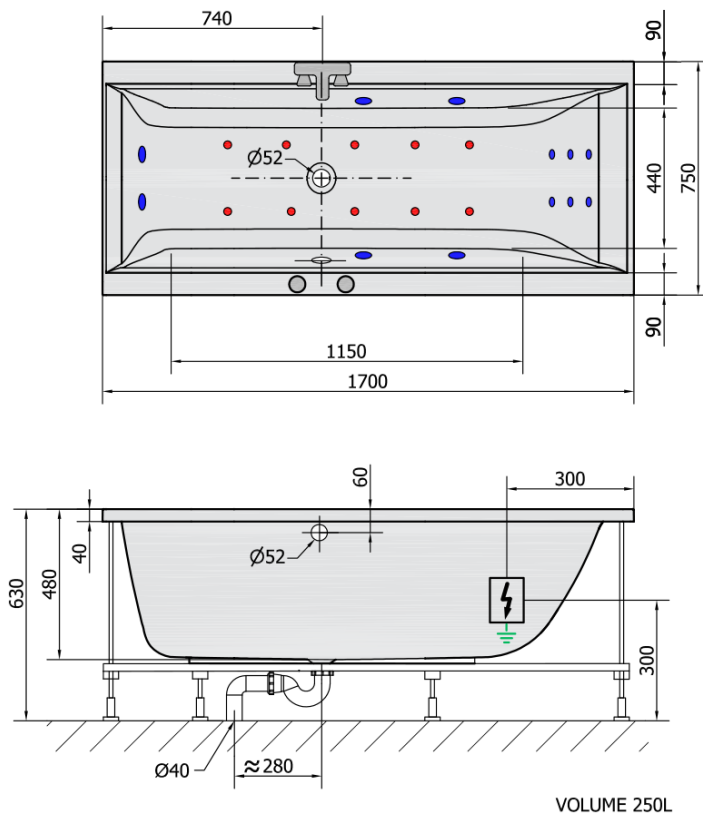

CLEO HYDRO-AIR hydromassage Bath tub, 170x75x48cm, white

Order code: 94611HA

Size

Length: 1700 mm
 Width: 750 mm
 Height: 480 mm
 Volume: 250 l

Properties

Colour: White
 Material: Acrylate
 Warranty: 2 years

Technical sheet

H HYDRO
 12 whirlpool jets
 12 vodních trysek

A AIR
 10 air jets
 10 vzduchových trysek

Electric cable 3x2,5mm²
 Length 2m from the wall

Elektrický kabel 3x2,5mm²
 Délka kabelu ze zdi 2m

Electrical Characteristic:
 Tension: 220-230V/50hz
 Max. power consumption: 1200W
 Electric protection: residual-current device 30mA