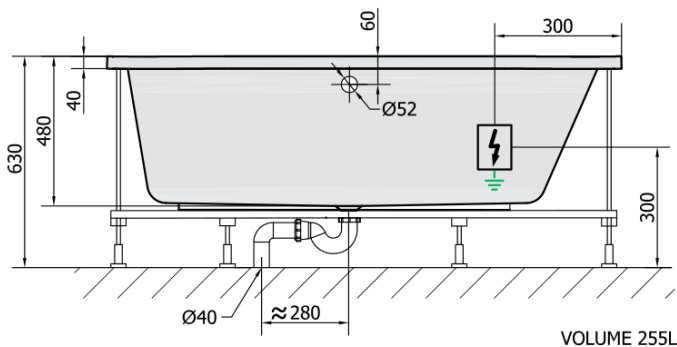

ASTRA B HYDRO-AIR hydromassage Bath tub, 165x75x48cm, white

Order code: 32611HA

Basic information

Brand: Polysan
Series: WHIRLPOOL

Size

Length: 1650 mm
Width: 750 mm
Height: 480 mm
Volume: 255 l

Properties

Colour: White
Material: Acrylate
Shape: Rectangular
Installation: Built-in
Waste diameter: 52 mm
Properties: HYDRO AIR massage
Weight / Piece: 36.0 kg
Packaging: 1 Piece
Warranty: 2 years

We recommend buy

1 Piece RGB spot chromotherapy, 8 LEDs (Order code: 91407)
1 Piece Sound insulation bath tape, 3m (Order code: 93400)

**ASTRA B HYDRO-AIR hydromassage Bath tub,
165x75x48cm, white**

Technical sheet

H HYDRO
12 whirlpool jets
12 vodních trysek

A AIR
10 air jets
10 vzduchových trysek

Electric cable 3x2,5mm²
Length 2m from the wall

 Elektrický kabel 3x2,5mm²
Délka kabelu ze zdi 2m

Electrical Characteristic:
Tension: 220-230V/50hz
Max. power consumption: 1200W
Electric protection: residual-current device 30mA