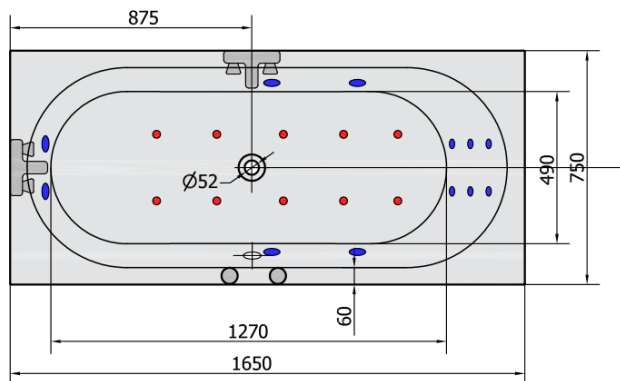

ASTRA B HYDRO-AIR hydromassage Bath tub, 165x75x48cm, white

Order code: 32611HA

Basic information

Brand: Polysan
Series: WHIRLPOOL

Size

Length: 1650 mm
Width: 750 mm
Height: 480 mm
Volume: 255 l

Properties

Colour: White
Material: Acrylate
Shape: Rectangular
Installation: Built-in
Waste diameter: 52 mm
Properties: HYDRO AIR massage
Weight / Piece: 36.0 kg
Packaging: 1 Piece
Warranty: 2 years

We recommend buy

1 Piece RGB spot chromotherapy, 8 LEDs (Order code: 91407)
1 Piece Sound insulation bath tape, 3m (Order code: 93400)

**ASTRA B HYDRO-AIR hydromassage Bath tub,
165x75x48cm, white**

Technical sheet

H HYDRO
12 whirlpool jets
12 vodních trysek

A AIR
10 air jets
10 vzduchových trysek

Electric cable 3x2,5mm²
Length 2m from the wall

 Elektrický kabel 3x2,5mm²
Délka kabelu ze zdi 2m

Electrical Characteristic:
Tension: 220-230V/50hz
Max. power consumption: 1200W
Electric protection: residual-current device 30mA