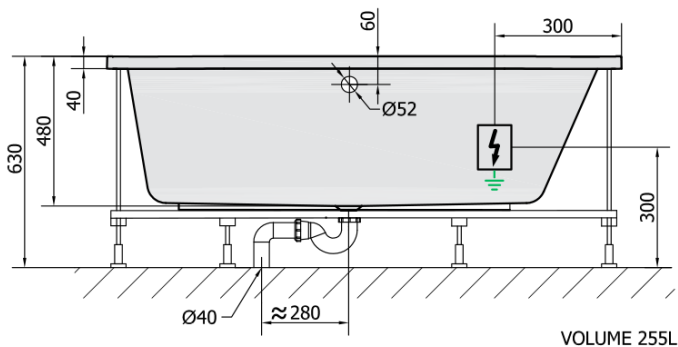

ASTRA B HYDRO-AIR hydromassage Bath tub, 165x75x48cm, white

Order code: 32611HA

Basic information

Brand: Polysan
Series: WHIRLPOOL

Size

Length: 1650 mm
Width: 750 mm
Height: 480 mm
Volume: 255 l

Properties

Colour: White
Material: Acrylate
Shape: Rectangular
Installation: Built-in
Waste diameter: 52 mm
Properties: HYDRO AIR massage
Weight / Piece: 36.0 kg
Packaging: 1 Piece
Warranty: 2 years

We recommend buy

1 Piece RGB spot chromotherapy, 8 LEDs (Order code: 91407)
1 Piece Sound insulation bath tape, 3m (Order code: 93400)

**ASTRA B HYDRO-AIR hydromassage Bath tub,
165x75x48cm, white**

Technical sheet

H HYDRO
12 whirlpool jets
12 vodních trysek

A AIR
10 air jets
10 vzduchových trysek

Electric cable 3x2,5mm²
Length 2m from the wall

 Elektrický kabel 3x2,5mm²
Délka kabelu ze zdi 2m

Electrical Characteristic:
Tension: 220-230V/50hz
Max. power consumption: 1200W
Electric protection: residual-current device 30mA