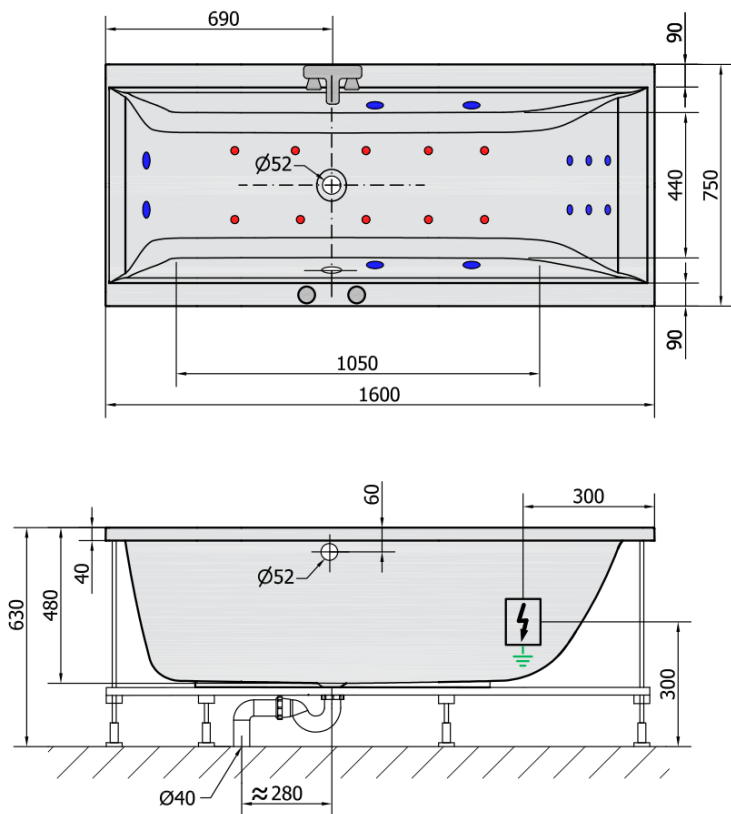

CLEO HYDRO-AIR hydromassage Bath tub, 160x75x48cm, white

Order code: 93611HA

Basic information

Brand: Polysan
Series: WHIRLPOOL

Size

Length: 1600 mm
Width: 750 mm
Height: 480 mm
Volume: 230 l

Properties

Colour: White
Material: Acrylate
Shape: Rectangular
Installation: Built-in
Waste diameter: 52 mm
Properties: HYDRO AIR massage
Weight / Piece: 34.0 kg
Packaging: 1 Piece
Warranty: 2 years

We recommend buy

1 Piece RGB spot chromotherapy, 8 LEDs (Order code: 91407)
1 Piece Sound insulation bath tape, 3m (Order code: 93400)

CLEO HYDRO-AIR hydromassage Bath tub,
160x75x48cm, white

Technical sheet

VOLUME 230L

H HYDRO
12 whirlpool jets
12 vodních trysek

A AIR
10 air jets
10 vzduchových trysek

Electric cable 3x2,5mm²
Length 2m from the wall

Elektrický kabel 3x2,5mm²
Délka kabelu ze zdi 2m

Electrical Characteristic:
Tension: 220-230V/50hz
Max. power consumption: 1200W
Electric protection: residual-current device 30mA