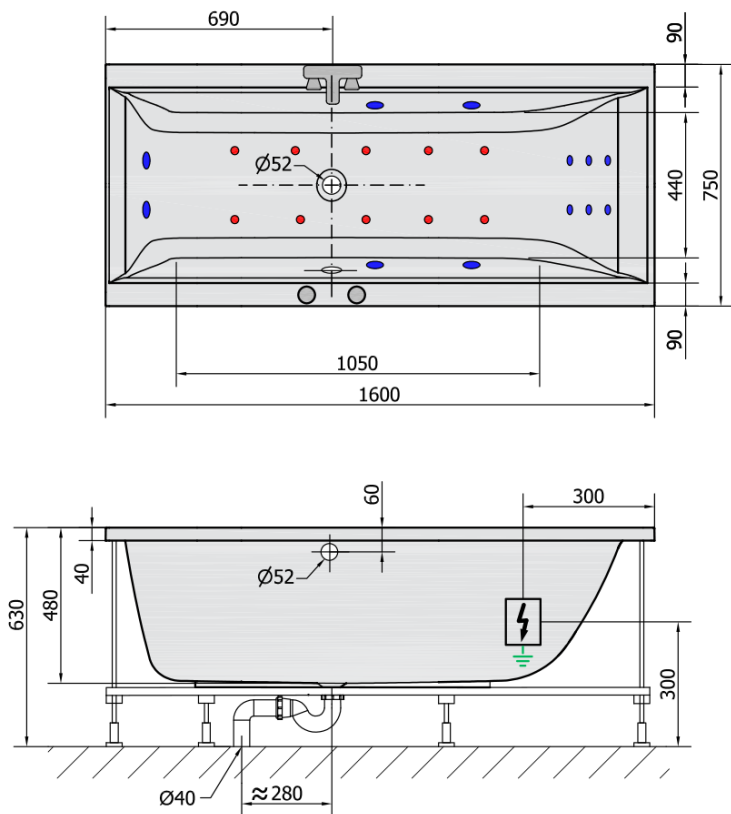

CLEO HYDRO-AIR hydromassage Bath tub, 160x75x48cm, white

Order code: 93611HA

Basic information

Brand: Polysan
Series: WHIRLPOOL

Size

Length: 1600 mm
Width: 750 mm
Height: 480 mm
Volume: 230 l

Properties

Colour: White
Material: Acrylate
Shape: Rectangular
Installation: Built-in
Waste diameter: 52 mm
Properties: HYDRO AIR massage
Weight / Piece: 34.0 kg
Packaging: 1 Piece
Warranty: 2 years

We recommend buy

1 Piece RGB spot chromotherapy, 8 LEDs (Order code: 91407)
1 Piece Sound insulation bath tape, 3m (Order code: 93400)

CLEO HYDRO-AIR hydromassage Bath tub, 160x75x48cm, white

Technical sheet

VOLUME 230L

H HYDRO
12 whirlpool jets
12 vodních trysek

A AIR
10 air jets
10 vzduchových trysek

Electric cable 3x2,5mm²
Length 2m from the wall

Elektrický kabel 3x2,5mm²
Délka kabelu ze zdi 2m

Electrical Characteristic:
Tension: 220-230V/50hz
Max. power consumption: 1200W
Electric protection: residual-current device 30mA