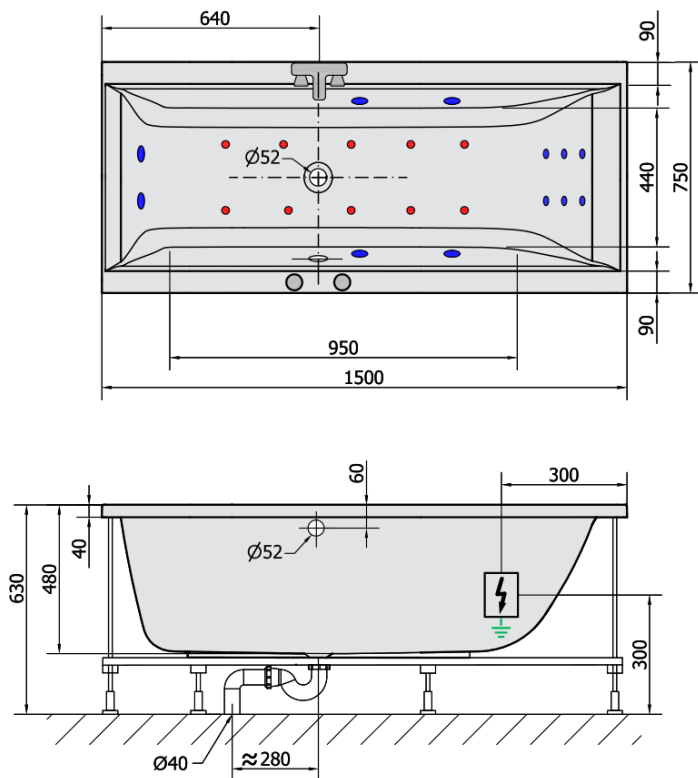

## Size

Length: 1500 mm  
Width: 750 mm  
Height: 480 mm  
Volume: 220 l

## Properties

Colour: White  
Material: Acrylate  
Shape: Rectangular  
Installation: Built-in  
Waste diameter: 52 mm  
Properties: HYDRO AIR massage  
Weight / Piece: 33.0 kg  
Packaging: 1 Piece  
Warranty: 2 years

## We recommend buy

1 Piece RGB spot chromotherapy, 8 LEDs (Order code: 91407)  
1 Piece Sound insulation bath tape, 3m (Order code: 93400)

CLEO HYDRO-AIR hydromassage Bath tub,  
150x75x48cm, white

Technical sheet