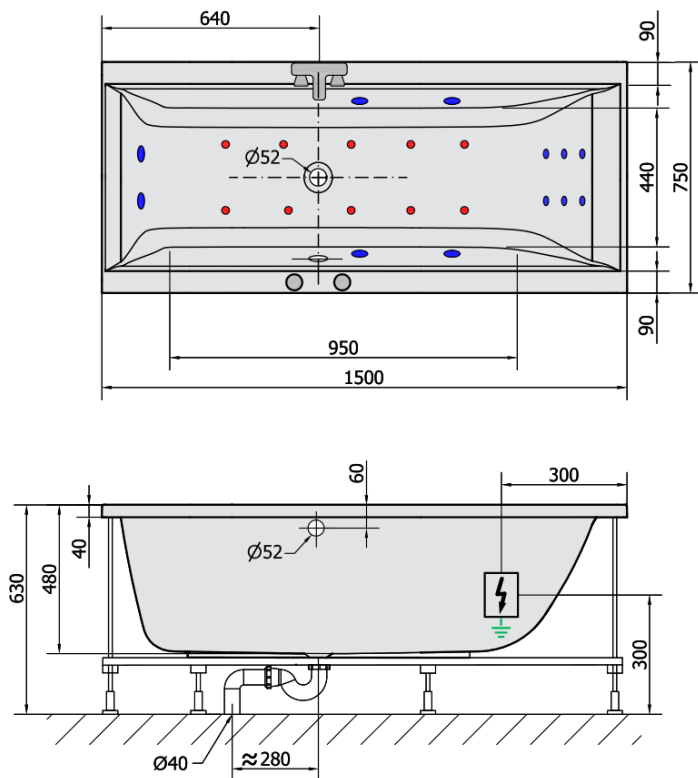

CLEO HYDRO-AIR hydromassage Bath tub, 150x75x48cm, white

Order code: 27611HA

Basic information

Brand: Polysan
Series: WHIRLPOOL

Size

Length: 1500 mm
Width: 750 mm
Height: 480 mm
Volume: 220 l

Properties

Colour: White
Material: Acrylate
Shape: Rectangular
Installation: Built-in
Waste diameter: 52 mm
Properties: HYDRO AIR massage
Weight / Piece: 33.0 kg
Packaging: 1 Piece
Warranty: 2 years

We recommend buy

1 Piece RGB spot chromotherapy, 8 LEDs (Order code: 91407)
1 Piece Sound insulation bath tape, 3m (Order code: 93400)

CLEO HYDRO-AIR hydromassage Bath tub, 150x75x48cm, white

Technical sheet

VOLUME 220L

H HYDRO
12 whirlpool jets
12 vodních trysek

A AIR
10 air jets
10 vzduchových trysek

Electric cable 3x2,5mm²
Length 2m from the wall

Elektrický kabel 3x2,5mm²
Délka kabelu ze zdi 2m

Electrical Characteristic:
Tension: 220-230V/50hz
Max. power consumption: 1200W
Electric protection: residual-current device 30mA