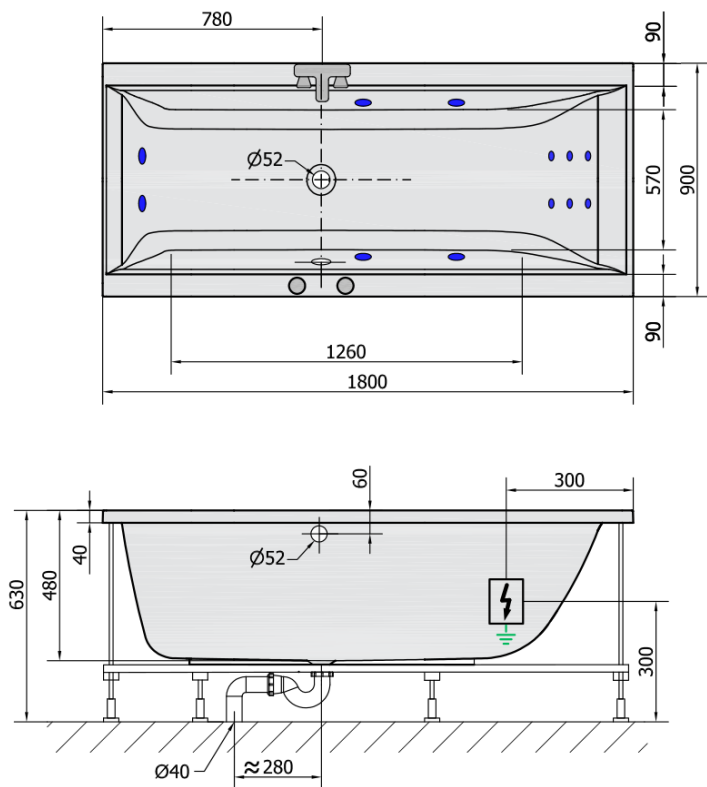

CLEO HYDRO hydromassage Bath tub, 180x90x48cm, white

Order code: 13111H

Basic information

Brand: Polysan
Series: WHIRLPOOL

Size

Length: 1800 mm
Width: 900 mm
Height: 480 mm
Volume: 330 l

Properties

Colour: White
Material: Acrylate
Shape: Rectangular
Installation: Built-in
Waste diameter: 52 mm
Properties: HYDRO massage
Weight / Piece: 39.0 kg
Packaging: 1 Piece
Warranty: 2 years

We recommend buy

1 Piece RGB spot chromotherapy, 8 LEDs (Order code: 91407)
1 Piece Sound insulation bath tape, 3m (Order code: 93400)

CLEO HYDRO hydromassage Bath tub, 180x90x48cm,
white

Technical sheet

H HYDRO
12 whirlpool jets
12 vodních trysek

Electric cable 3x2,5mm²
Length 2m from the wall

 Elektrický kabel 3x2,5mm²
Délka kabelu ze zdi 2m

Electrical Characteristic:
Tension: 220-230V/50hz
Max. power consumption: 800W
Electric protection: residual-current device 30mA