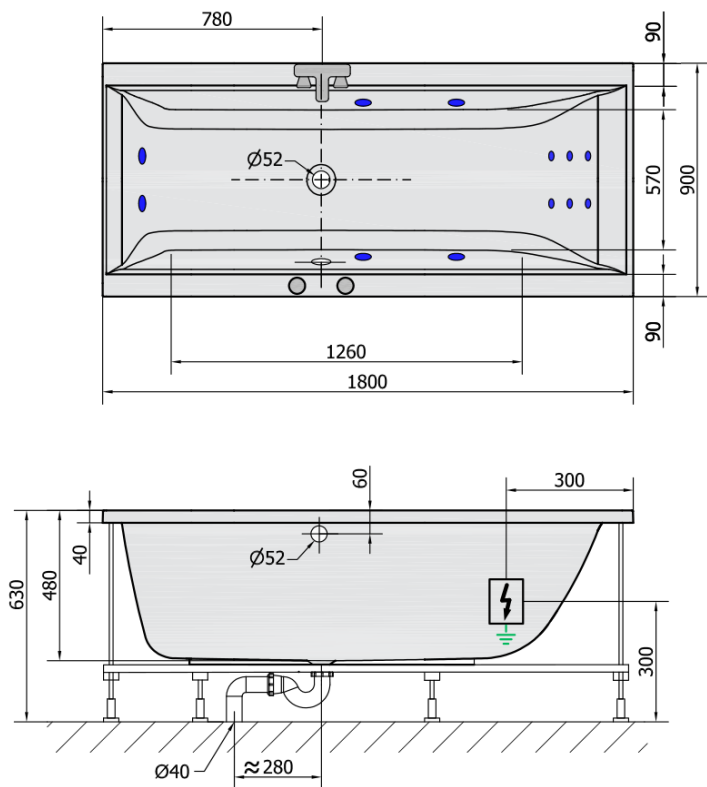

CLEO HYDRO hydromassage Bath tub, 180x90x48cm, white

Order code: 13111H

Basic information

Brand: Polysan
Series: WHIRLPOOL

Size

Length: 1800 mm
Width: 900 mm
Height: 480 mm
Volume: 330 l

Properties

Colour: White
Material: Acrylate
Shape: Rectangular
Installation: Built-in
Waste diameter: 52 mm
Properties: HYDRO massage
Weight / Piece: 39.0 kg
Packaging: 1 Piece
Warranty: 2 years

We recommend buy

1 Piece RGB spot chromotherapy, 8 LEDs (Order code: 91407)
1 Piece Sound insulation bath tape, 3m (Order code: 93400)

Technical sheet

VOLUME 330L

H HYDRO
12 whirlpool jets
12 vodních trysek

Electric cable 3x2,5mm²
Length 2m from the wall

 Elektrický kabel 3x2,5mm²
Délka kabelu ze zdi 2m

Electrical Characteristic:
Tension: 220-230V/50hz
Max. power consumption: 800W
Electric protection: residual-current device 30mA