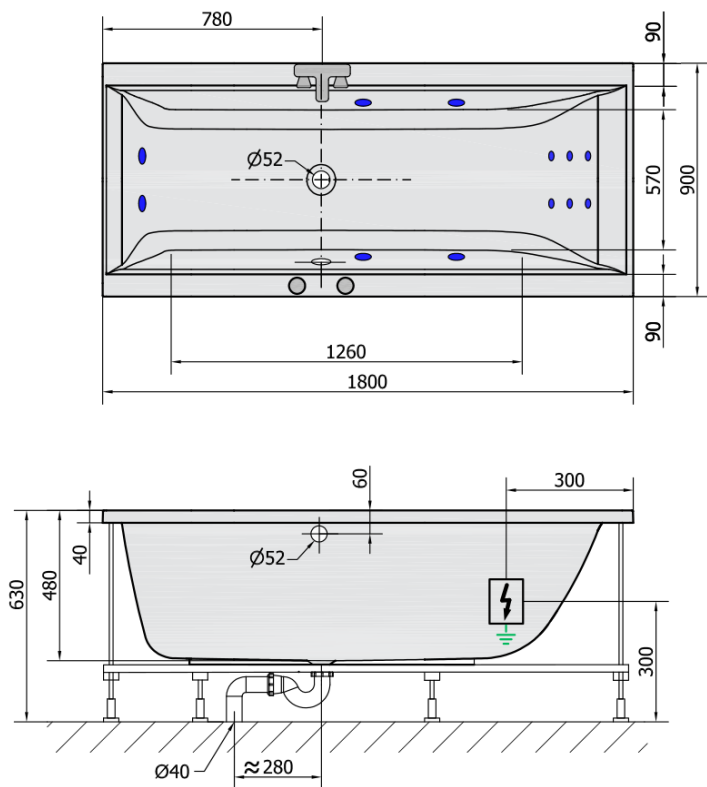

## Size

Length: 1800 mm  
Width: 900 mm  
Height: 480 mm  
Volume: 330 l

## Properties

Colour: White  
Material: Acrylate  
Shape: Rectangular  
Installation: Built-in  
Waste diameter: 52 mm  
Properties: HYDRO massage  
Weight / Piece: 39.0 kg  
Packaging: 1 Piece  
Warranty: 2 years

# CLEO HYDRO hydromassage Bath tub, 180x90x48cm, white

## Technical sheet

**H** HYDRO  
12 whirlpool jets  
12 vodních trysek

Electric cable 3x2,5mm<sup>2</sup>  
Length 2m from the wall

 Elektrický kabel 3x2,5mm<sup>2</sup>  
Délka kabelu ze zdi 2m

Electrical Characteristic:  
Tension: 220-230V/50hz  
Max. power consumption: 800W  
Electric protection: residual-current device 30mA