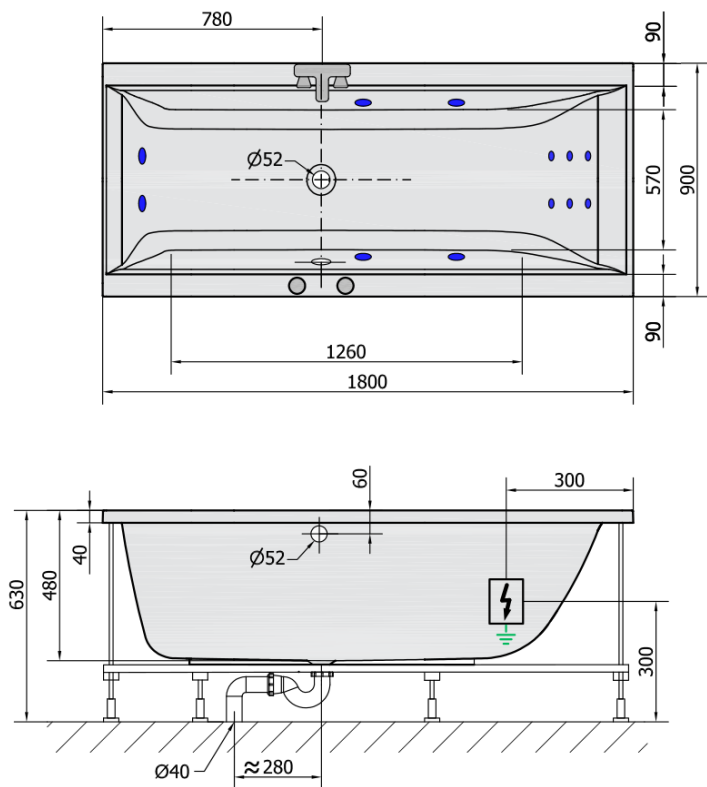

CLEO HYDRO hydromassage Bath tub, 180x90x48cm, white

Order code: 13111H

Basic information

Brand: Polysan
Series: WHIRLPOOL

Size

Length: 1800 mm
Width: 900 mm
Height: 480 mm
Volume: 330 l

Properties

Colour: White
Material: Acrylate
Shape: Rectangular
Installation: Built-in
Waste diameter: 52 mm
Properties: HYDRO massage
Weight / Piece: 39.0 kg
Packaging: 1 Piece
Warranty: 2 years

CLEO HYDRO hydromassage Bath tub, 180x90x48cm, white

Technical sheet

H HYDRO
12 whirlpool jets
12 vodních trysek

Electric cable 3x2,5mm²
Lenght 2m from the wall

 Elektrický kabel 3x2,5mm²
Délka kabelu ze zdi 2m

VOLUME 330L