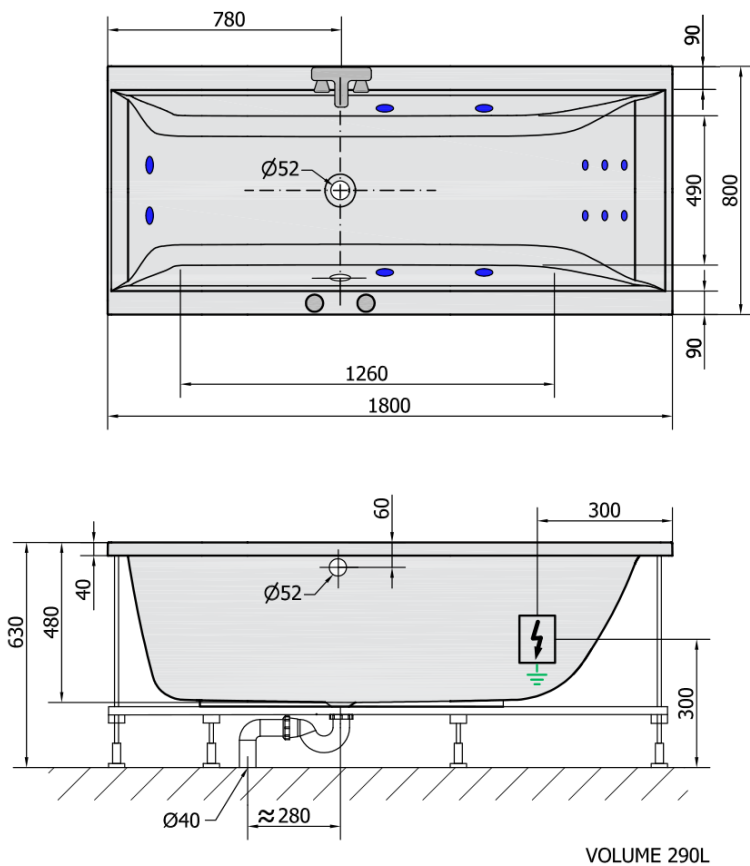

CLEO HYDRO hydromassage Bath tub, 180x80x48cm, white

Order code: 95611H

Basic information

Brand: Polysan
Series: WHIRLPOOL

Size

Length: 1800 mm
Width: 800 mm
Height: 480 mm
Volume: 290 l

Properties

Colour: White
Material: Acrylate
Shape: Rectangular
Installation: Built-in
Waste diameter: 52 mm
Properties: HYDRO massage
Weight / Piece: 38.0 kg
Packaging: 1 Piece
Warranty: 2 years

We recommend buy

1 Piece RGB spot chromotherapy, 8 LEDs (Order code: 91407)
1 Piece Sound insulation bath tape, 3m (Order code: 93400)

Technical sheet

H HYDRO
12 whirlpool jets
12 vodních trysek

Electric cable 3x2,5mm²
Length 2m from the wall

Elektrický kabel 3x2,5mm²
Délka kabelu ze zdi 2m

Electrical Characteristic:
Tension: 220-230V/50hz
Max. power consumption: 800W
Electric protection: residual-current device 30mA

Elektrické vlastnosti:
Napětí: 220-230V/50hz
Max. spotřeba: 800W
Elektrické jištění: proudový chránič 30mA