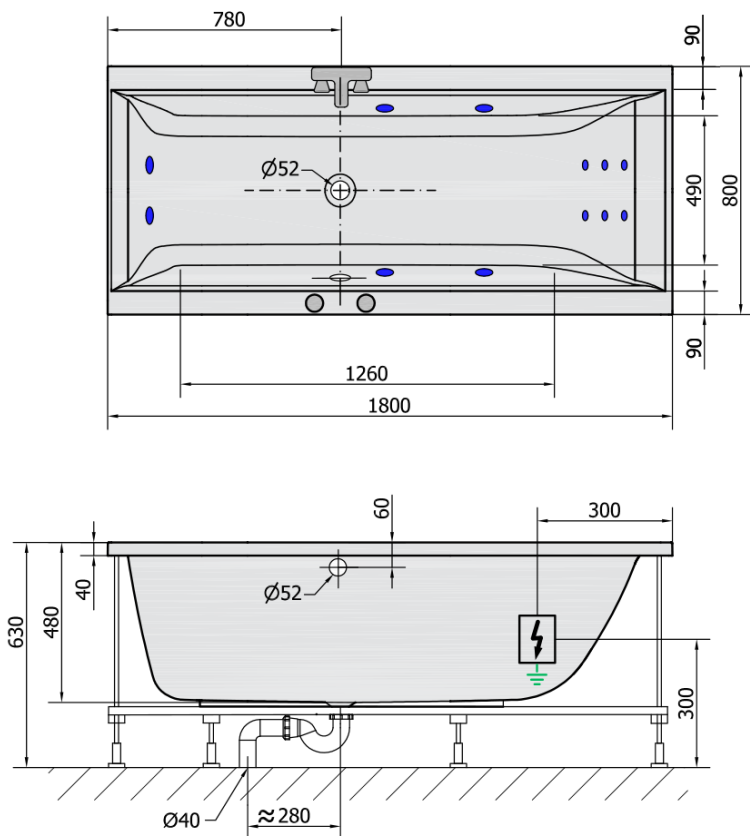

CLEO HYDRO hydromassage Bath tub, 180x80x48cm, white

Order code: 95611H

Basic information

Brand: Polysan
Series: WHIRLPOOL

Size

Length: 1800 mm
Width: 800 mm
Height: 480 mm
Volume: 290 l

Properties

Colour: White
Material: Acrylate
Shape: Rectangular
Installation: Built-in
Waste diameter: 52 mm
Properties: HYDRO massage
Weight / Piece: 38.0 kg
Packaging: 1 Piece
Warranty: 2 years

We recommend buy

1 Piece RGB spot chromotherapy, 8 LEDs (Order code: 91407)
1 Piece Sound insulation bath tape, 3m (Order code: 93400)

Technical sheet

VOLUME 290L

H HYDRO
12 whirlpool jets
12 vodních trysek

Electric cable 3x2,5mm²
Length 2m from the wall

Elektrický kabel 3x2,5mm²
Délka kabelu ze zdi 2m

Electrical Characteristic:
Tension: 220-230V/50hz
Max. power consumption: 800W
Electric protection: residual-current device 30mA