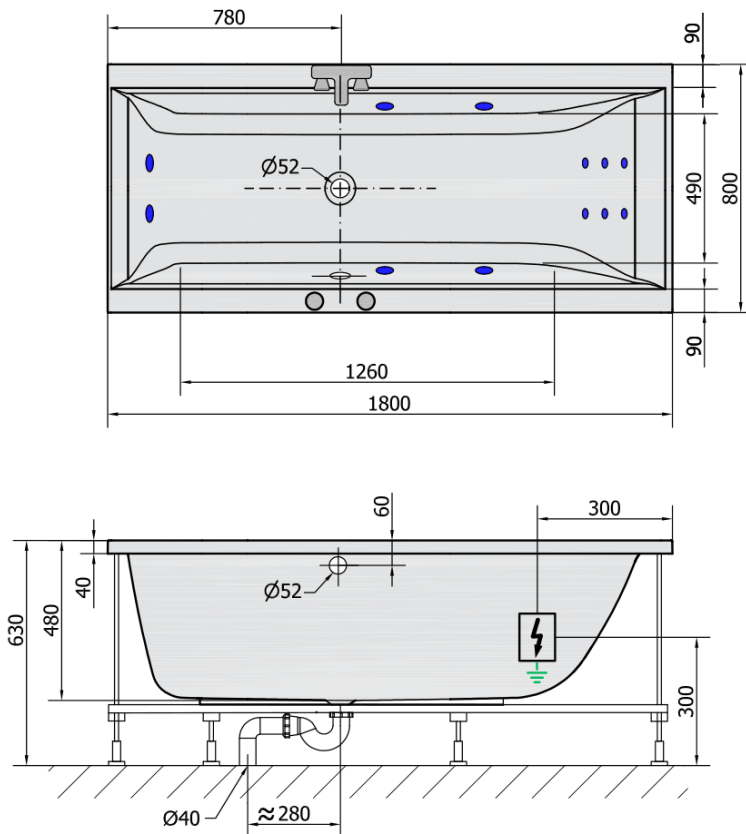

## CLEO HYDRO hydromassage Bath tub, 180x80x48cm, white

Order code: 95611H

### Size

Length: 1800 mm  
 Width: 800 mm  
 Height: 480 mm  
 Volume: 290 l

### Technical sheet

**H** HYDRO  
 12 whirlpool jets  
 12 vodních trysek

Electric cable 3x2,5mm<sup>2</sup>  
 Length 2m from the wall

Elektrický kabel 3x2,5mm<sup>2</sup>  
 Délka kabelu ze zdi 2m

Electrical Characteristic:  
 Tension: 220-230V/50hz  
 Max. power consumption: 800W  
 Electric protection: residual-current device 30mA