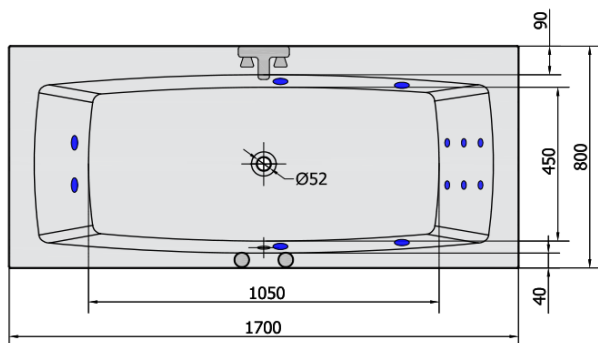

KVADRA HYDRO hydromassage Bath tub, 170x80x47cm, white

Order code: 18611H

Basic information

Brand: Polysan
Series: WHIRLPOOL

Size

Length: 1700 mm
Width: 800 mm
Height: 470 mm
Volume: 250 l

Properties

Colour: White
Material: Acrylate
Shape: Rectangular
Installation: Built-in
Waste diameter: 52 mm
Properties: HYDRO massage
Weight / Piece: 43.0 kg
Packaging: 1 Piece
Warranty: 2 years

We recommend buy

1 Piece RGB spot chromotherapy, 8 LEDs (Order code: 91407)
1 Piece Sound insulation bath tape, 3m (Order code: 93400)

**KVADRA HYDRO hydromassage Bath tub,
170x80x47cm, white**

Technical sheet

H HYDRO
12 whirlpool jets
12 vodních trysek

VOLUME 250L

Electric cable 3x2,5mm²
Length 2m from the wall

Elektrický kabel 3x2,5mm²
Délka kabelu ze zdi 2m

Electrical Characteristic:
Tension: 220-230V/50hz
Max. power consumption: 800W
Electric protection: residual-current device 30mA