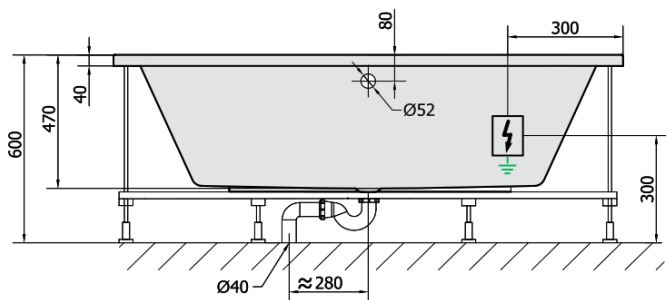

KVADRA HYDRO hydromassage Bath tub, 170x80x47cm, white

Order code: 18611H

Basic information

Brand: Polysan
Series: WHIRLPOOL

Size

Length: 1700 mm
Width: 800 mm
Height: 470 mm
Volume: 250 l

Properties

Colour: White
Material: Acrylate
Shape: Rectangular
Installation: Built-in
Waste diameter: 52 mm
Properties: HYDRO massage
Weight / Piece: 43.0 kg
Packaging: 1 Piece
Warranty: 2 years

We recommend buy

1 Piece RGB spot chromotherapy, 8 LEDs (Order code: 91407)
1 Piece Sound insulation bath tape, 3m (Order code: 93400)

**KVADRA HYDRO hydromassage Bath tub,
170x80x47cm, white**

Technical sheet

H HYDRO
12 whirlpool jets
12 vodních trysek

VOLUME 250L

Electric cable 3x2,5mm²
Length 2m from the wall

Elektrický kabel 3x2,5mm²
Délka kabelu ze zdi 2m

Electrical Characteristic:
Tension: 220-230V/50hz
Max. power consumption: 800W
Electric protection: residual-current device 30mA