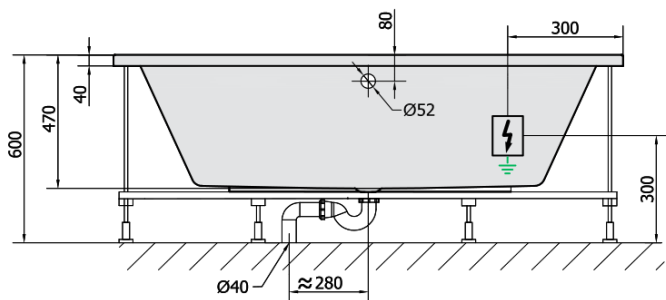

## Size

Length: 1700 mm  
Width: 800 mm  
Height: 470 mm  
Volume: 250 l

## Properties

Colour: White  
Material: Acrylate  
Shape: Rectangular  
Installation: Built-in  
Waste diameter: 52 mm  
Properties: HYDRO massage  
Weight / Piece: 43.0 kg  
Packaging: 1 Piece  
Warranty: 2 years

VOLUME 250L

**H** HYDRO  
12 whirlpool jets  
12 vodních trysek

Electric cable 3x2,5mm<sup>2</sup>  
Length 2m from the wall

Elektrický kabel 3x2,5mm<sup>2</sup>  
Délka kabelu ze zdi 2m

Electrical Characteristic:  
Tension: 220-230V/50hz  
Max. power consumption: 800W  
Electric protection: residual-current device 30mA