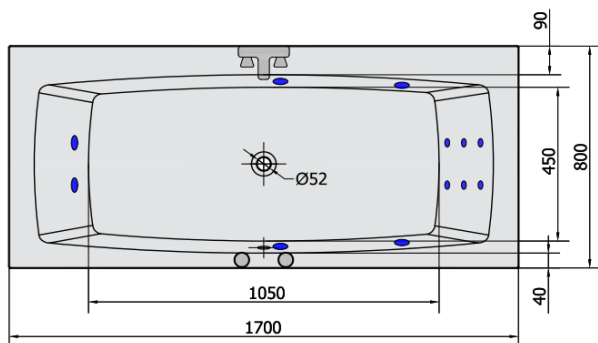

## Size

Length: 1700 mm  
Width: 800 mm  
Height: 470 mm  
Volume: 250 l

## Properties

Colour: White  
Material: Acrylate  
Shape: Rectangular  
Installation: Built-in  
Waste diameter: 52 mm  
Properties: HYDRO massage  
Weight / Piece: 43.0 kg  
Packaging: 1 Piece  
Warranty: 2 years

## We recommend buy

1 Piece RGB spot chromotherapy, 8 LEDs (Order code: 91407)  
1 Piece Sound insulation bath tape, 3m (Order code: 93400)

**KVADRA HYDRO hydromassage Bath tub,  
170x80x47cm, white**

**Technical sheet**

VOLUME 250L

**H** HYDRO  
12 whirlpool jets  
12 vodních trysek

Electric cable 3x2,5mm<sup>2</sup>  
Length 2m from the wall

Elektrický kabel 3x2,5mm<sup>2</sup>  
Délka kabelu ze zdi 2m

Electrical Characteristic:  
Tension: 220-230V/50hz  
Max. power consumption: 800W  
Electric protection: residual-current device 30mA