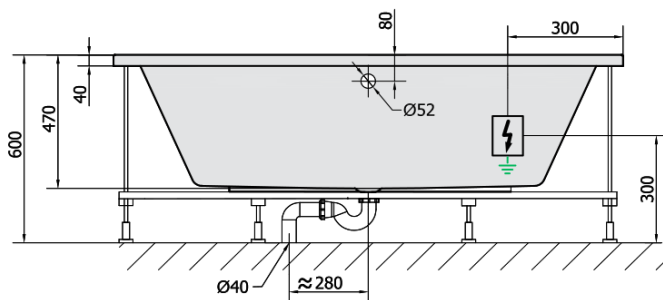

KVADRA HYDRO hydromassage Bath tub, 170x80x47cm, white

Order code: 18611H

Size

Length: 1700 mm
 Width: 800 mm
 Height: 470 mm
 Volume: 250 l

Properties

Colour: White
 Material: Acrylate
 Warranty: 2 years

Technical sheet

VOLUME 250L

H HYDRO
 12 whirlpool jets
 12 vodních trysek

Electric cable 3x2,5mm²
 Length 2m from the wall
 Elektrický kabel 3x2,5mm²
 Délka kabelu ze zdi 2m

Electrical Characteristic:
 Tension: 220-230V/50hz
 Max. power consumption: 800W
 Electric protection: residual-current device 30mA