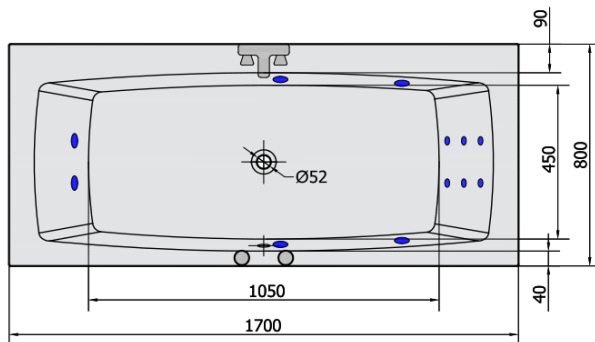

KVADRA HYDRO hydromassage Bath tub, 170x80x47cm, white

Order code: 18611H

Size

Length: 1700 mm
 Width: 800 mm
 Height: 470 mm
 Volume: 250 l

Properties

Colour: White
 Material: Acrylate
 Warranty: 2 years

Technical sheet

VOLUME 250L

H HYDRO
 12 whirlpool jets
 12 vodních trysek

Electric cable 3x2,5mm²
 Length 2m from the wall
 Elektrický kabel 3x2,5mm²
 Délka kabelu ze zdi 2m

Electrical Characteristic:
 Tension: 220-230V/50hz
 Max. power consumption: 800W
 Electric protection: residual-current device 30mA