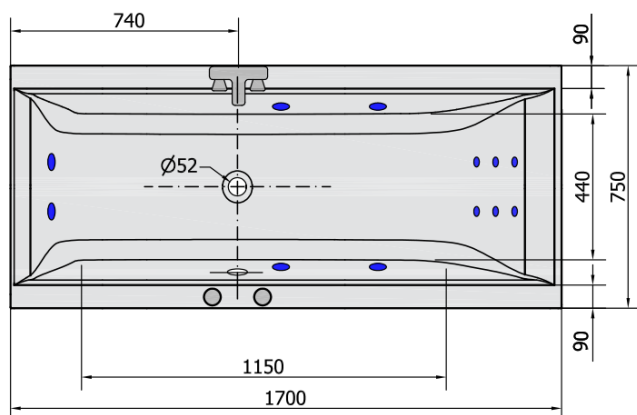

## Size

Length: 1700 mm  
Width: 750 mm  
Height: 480 mm  
Volume: 250 l

## Properties

Colour: White  
Material: Acrylate  
Shape: Rectangular  
Installation: Built-in  
Waste diameter: 52 mm  
Properties: HYDRO massage  
Weight / Piece: 36.0 kg  
Packaging: 1 Piece  
Warranty: 2 years

## We recommend buy

1 Piece RGB spot chromotherapy, 8 LEDs (Order code: 91407)  
1 Piece Sound insulation bath tape, 3m (Order code: 93400)

CLEO HYDRO hydromassage Bath tub, 170x75x48cm,  
white

Technical sheet

VOLUME 250L

**H** HYDRO  
12 whirlpool jets  
12 vodních trysek

Electric cable 3x2,5mm<sup>2</sup>  
Length 2m from the wall

**⚡** Elektrický kabel 3x2,5mm<sup>2</sup>  
Délka kabelu ze zdi 2m

Electrical Characteristic:  
Tension: 220-230V/50hz  
Max. power consumption: 800W  
Electric protection: residual-current device 30mA