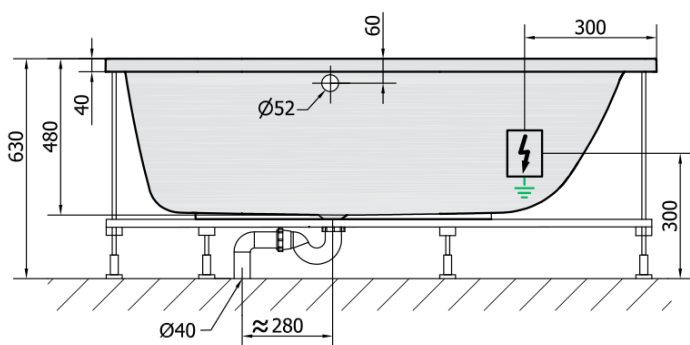

## Size

Length: 1700 mm  
Width: 750 mm  
Height: 480 mm  
Volume: 250 l

## Properties

Colour: White  
Material: Acrylate  
Shape: Rectangular  
Installation: Built-in  
Waste diameter: 52 mm  
Properties: HYDRO massage  
Weight / Piece: 36.0 kg  
Packaging: 1 Piece  
Warranty: 2 years

## We recommend buy

1 Piece RGB spot chromotherapy, 8 LEDs (Order code: 91407)  
1 Piece Sound insulation bath tape, 3m (Order code: 93400)

CLEO HYDRO hydromassage Bath tub, 170x75x48cm,  
white

Technical sheet

VOLUME 250L

**H** HYDRO  
12 whirlpool jets  
12 vodních trysek

Electric cable 3x2,5mm<sup>2</sup>  
Length 2m from the wall

**⚡** Elektrický kabel 3x2,5mm<sup>2</sup>  
Délka kabelu ze zdi 2m

Electrical Characteristic:  
Tension: 220-230V/50hz  
Max. power consumption: 800W  
Electric protection: residual-current device 30mA