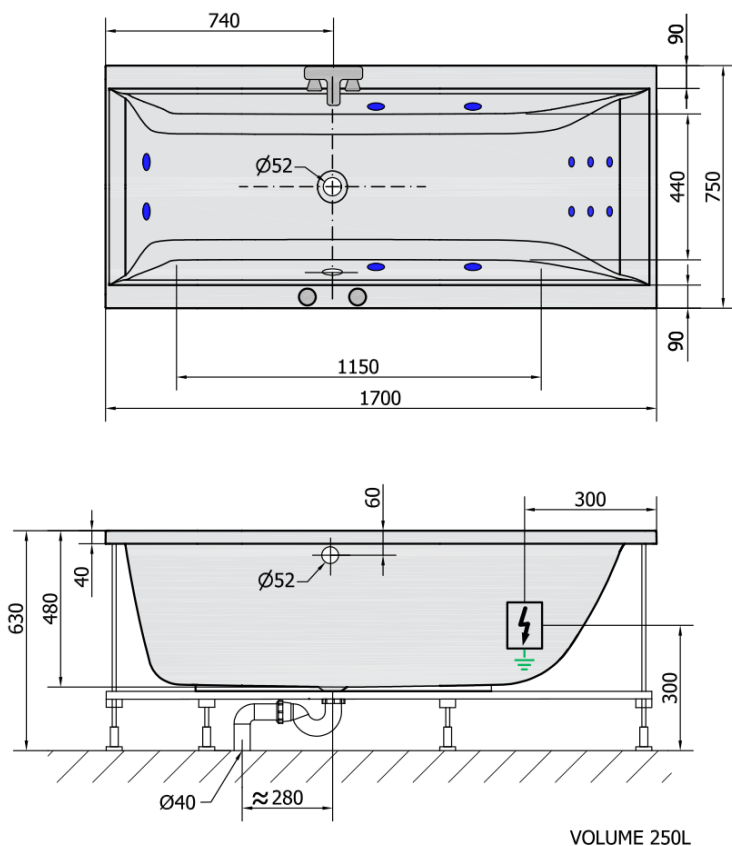

CLEO HYDRO hydromassage Bath tub, 170x75x48cm, white

Order code: 94611H

Basic information

Brand: Polysan
Series: WHIRLPOOL

Size

Length: 1700 mm
Width: 750 mm
Height: 480 mm
Volume: 250 l

Properties

Colour: White
Material: Acrylate
Shape: Rectangular
Installation: Built-in
Waste diameter: 52 mm
Properties: HYDRO massage
Weight / Piece: 36.0 kg
Packaging: 1 Piece
Warranty: 2 years

We recommend buy

1 Piece RGB spot chromotherapy, 8 LEDs (Order code: 91407)
1 Piece Sound insulation bath tape, 3m (Order code: 93400)

Technical sheet

H HYDRO
12 whirlpool jets
12 vodních trysek

Electric cable 3x2,5mm²
Length 2m from the wall

⚡ Elektrický kabel 3x2,5mm²
Délka kabelu ze zdi 2m

Electrical Characteristic:
Tension: 220-230V/50hz
Max. power consumption: 800W
Electric protection: residual-current device 30mA

Elektrické vlastnosti:
Napětí: 220-230V/50hz
Max. spotřeba: 800W
Elektrické jištění: proudový chránič 30mA