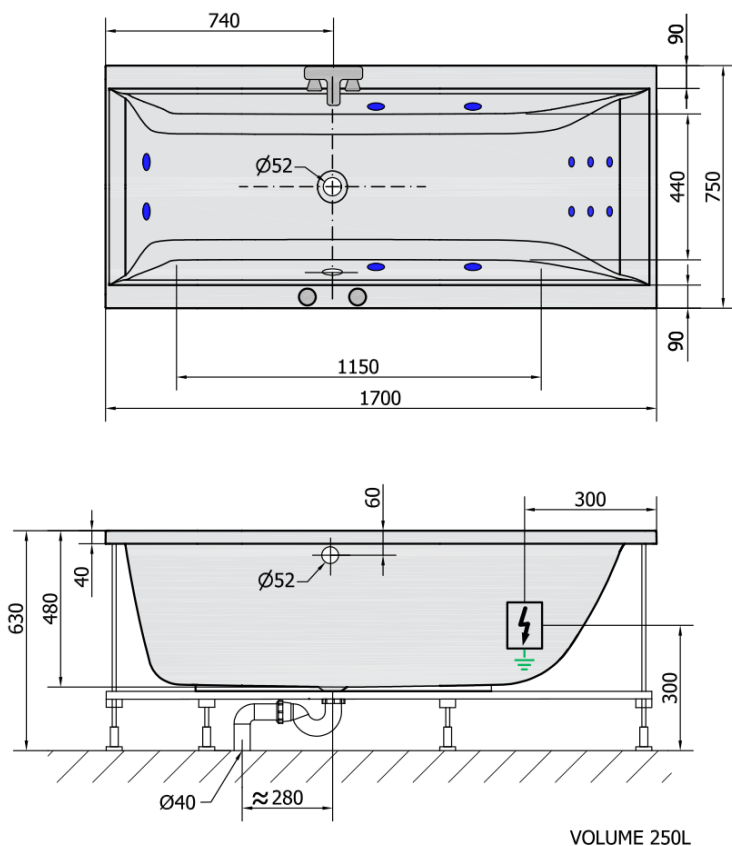

CLEO HYDRO hydromassage Bath tub, 170x75x48cm, white

Order code: 94611H

Basic information

Brand: Polysan
Series: WHIRLPOOL

Size

Length: 1700 mm
Width: 750 mm
Height: 480 mm
Volume: 250 l

Properties

Colour: White
Material: Acrylate
Shape: Rectangular
Installation: Built-in
Waste diameter: 52 mm
Properties: HYDRO massage
Weight / Piece: 36.0 kg
Packaging: 1 Piece
Warranty: 2 years

Technical sheet

H HYDRO
12 whirlpool jets
12 vodních trysek

Electric cable 3x2,5mm²
Length 2m from the wall

⚡ Elektrický kabel 3x2,5mm²
Délka kabelu ze zdi 2m

Electrical Characteristic:
Tension: 220-230V/50hz
Max. power consumption: 800W
Electric protection: residual-current device 30mA