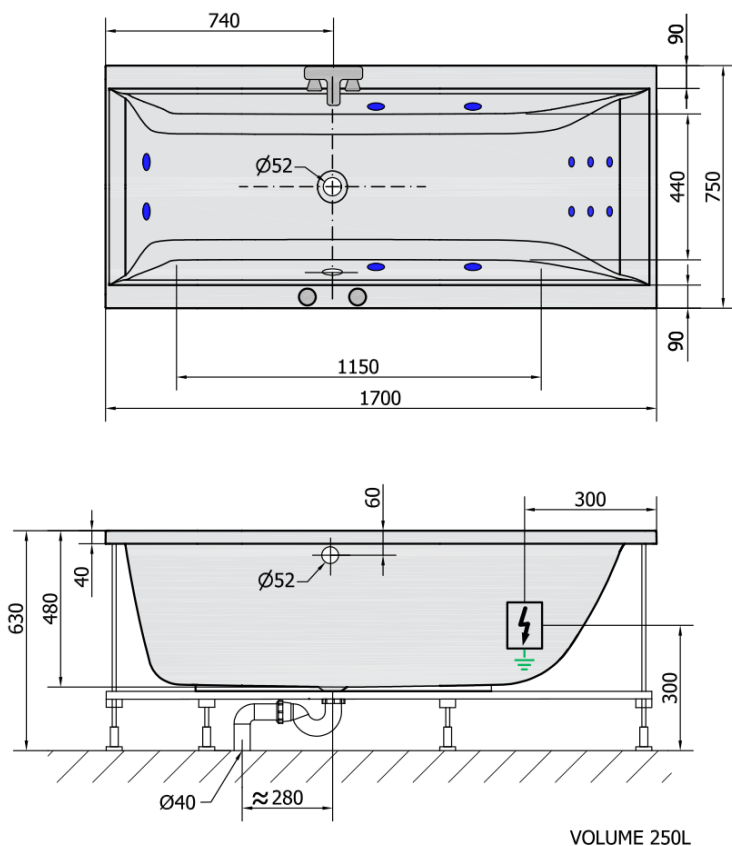

CLEO HYDRO hydromassage Bath tub, 170x75x48cm, white

Order code: 94611H

Basic information

Brand: Polysan
Series: WHIRLPOOL

Size

Length: 1700 mm
Width: 750 mm
Height: 480 mm
Volume: 250 l

Properties

Colour: White
Material: Acrylate
Shape: Rectangular
Installation: Built-in
Waste diameter: 52 mm
Properties: HYDRO massage
Weight / Piece: 36.0 kg
Packaging: 1 Piece
Warranty: 2 years

We recommend buy

1 Piece RGB spot chromotherapy, 8 LEDs (Order code: 91407)
1 Piece Sound insulation bath tape, 3m (Order code: 93400)

Technical sheet

H HYDRO
12 whirlpool jets
12 vodních trysek

Electric cable 3x2,5mm²
Length 2m from the wall

 Elektrický kabel 3x2,5mm²
 Délka kabelu ze zdi 2m

Electrical Characteristic:
Tension: 220-230V/50hz
Max. power consumption: 800W
Electric protection: residual-current device 30mA

Elektrické vlastnosti:
Napětí: 220-230V/50hz
Max. spotřeba: 800W
Elektrické jištění: proudový chránič 30mA