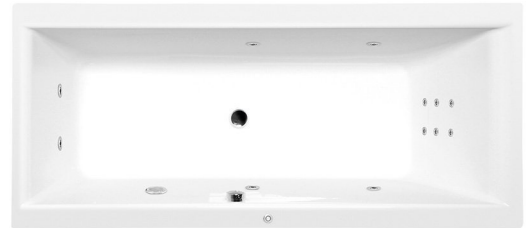

CLEO HYDRO hydromassage Bath tub, 170x75x48cm, white

Order code: 94611H

Basic information

Brand: Polysan
Series: WHIRLPOOL

Size

Length: 1700 mm
Width: 750 mm
Height: 480 mm
Volume: 250 l

Properties

Colour: White
Material: Acrylate
Shape: Rectangular
Installation: Built-in
Waste diameter: 52 mm
Properties: HYDRO massage
Weight / Piece: 36.0 kg
Packaging: 1 Piece
Warranty: 2 years

We recommend buy

1 Piece RGB spot chromotherapy, 8 LEDs (Order code: 91407)
1 Piece Sound insulation bath tape, 3m (Order code: 93400)

Technical sheet

H HYDRO
12 whirlpool jets
12 vodních trysek

Electric cable 3x2,5mm²
Length 2m from the wall