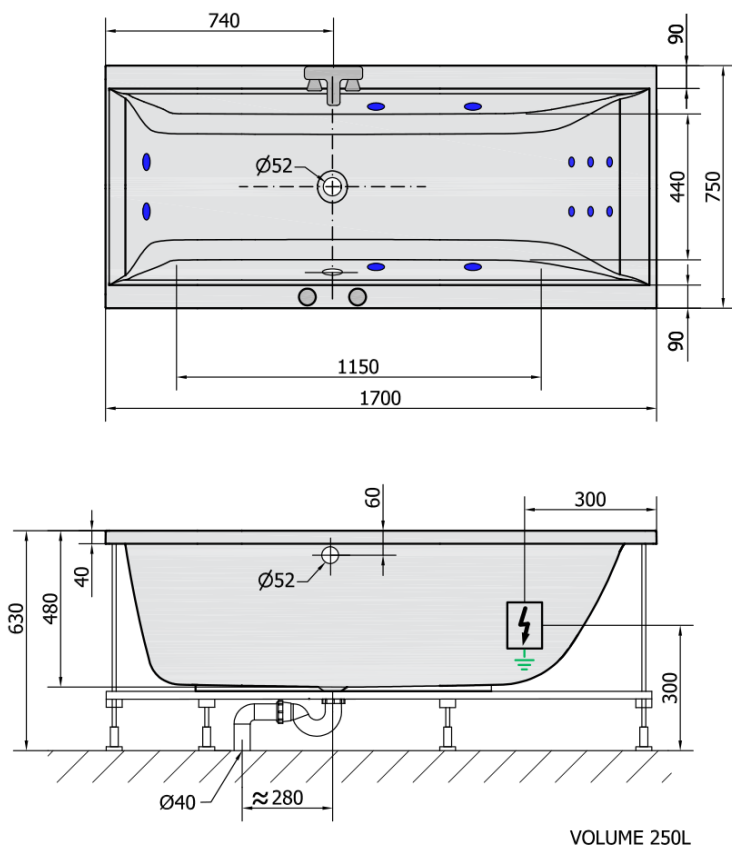

## Size

Length: 1700 mm  
Width: 750 mm  
Height: 480 mm  
Volume: 250 l

## Properties

Colour: White  
Material: Acrylate  
Shape: Rectangular  
Installation: Built-in  
Waste diameter: 52 mm  
Properties: HYDRO massage  
Weight / Piece: 36.0 kg  
Packaging: 1 Piece  
Warranty: 2 years

## We recommend buy

1 Piece RGB spot chromotherapy, 8 LEDs (Order code: 91407)  
1 Piece Sound insulation bath tape, 3m (Order code: 93400)

## Technical sheet

**H** HYDRO  
12 whirlpool jets  
12 vodních trysek

Electric cable 3x2,5mm<sup>2</sup>  
Length 2m from the wall

**⚡** Elektrický kabel 3x2,5mm<sup>2</sup>  
Délka kabelu ze zdi 2m

Electrical Characteristic:  
Tension: 220-230V/50hz  
Max. power consumption: 800W  
Electric protection: residual-current device 30mA