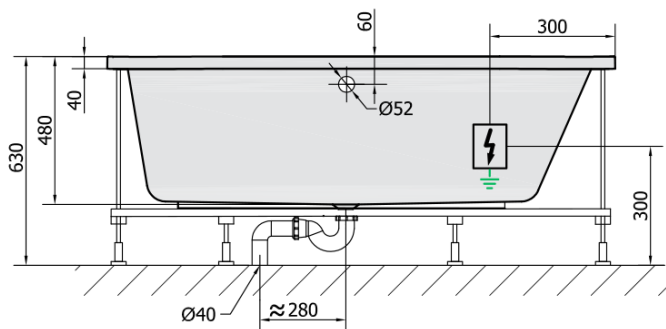

**ASTRA B HYDRO hydromassage Bath tub,
165x75x48cm, white**

Order code: 32611H

Basic information

Brand: Polysan
Series: WHIRLPOOL

Size

Length: 1650 mm
Width: 750 mm
Height: 480 mm
Volume: 255 l

Properties

Colour: White
Material: Acrylate
Shape: Rectangular
Installation: Built-in
Waste diameter: 52 mm
Properties: HYDRO massage
Weight / Piece: 35.0 kg
Packaging: 1 Piece
Warranty: 2 years

We recommend buy

1 Piece RGB spot chromotherapy, 8 LEDs (Order code: 91407)
1 Piece Sound insulation bath tape, 3m (Order code: 93400)

**ASTRA B HYDRO hydromassage Bath tub,
165x75x48cm, white**

Technical sheet

VOLUME 255L

H HYDRO
12 whirlpool jets
12 vodních trysek

Electric cable 3x2,5mm²
Lenght 2m from the wall

Elektrický kabel 3x2,5mm²
Délka kabelu ze zdi 2m

Electrical Characteristic:
Tension: 220-230V/50hz
Max. power consumption: 800W
Electric protection: residual-current device 30mA