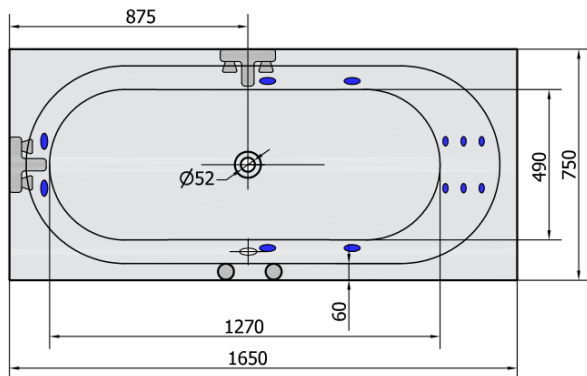

**ASTRA B HYDRO hydromassage Bath tub,
165x75x48cm, white**

Order code: 32611H

Basic information

Brand: Polysan
Series: WHIRLPOOL

Size

Length: 1650 mm
Width: 750 mm
Height: 480 mm
Volume: 255 l

Properties

Colour: White
Material: Acrylate
Shape: Rectangular
Installation: Built-in
Waste diameter: 52 mm
Properties: HYDRO massage
Weight / Piece: 35.0 kg
Packaging: 1 Piece
Warranty: 2 years

We recommend buy

1 Piece RGB spot chromotherapy, 8 LEDs (Order code: 91407)
1 Piece Sound insulation bath tape, 3m (Order code: 93400)

**ASTRA B HYDRO hydromassage Bath tub,
165x75x48cm, white**

Technical sheet

VOLUME 255L

H HYDRO
12 whirlpool jets
12 vodních trysek

Electric cable 3x2,5mm²
Lenght 2m from the wall

Elektrický kabel 3x2,5mm²
Délka kabelu ze zdi 2m

Electrical Characteristic:
Tension: 220-230V/50hz
Max. power consumption: 800W
Electric protection: residual-current device 30mA