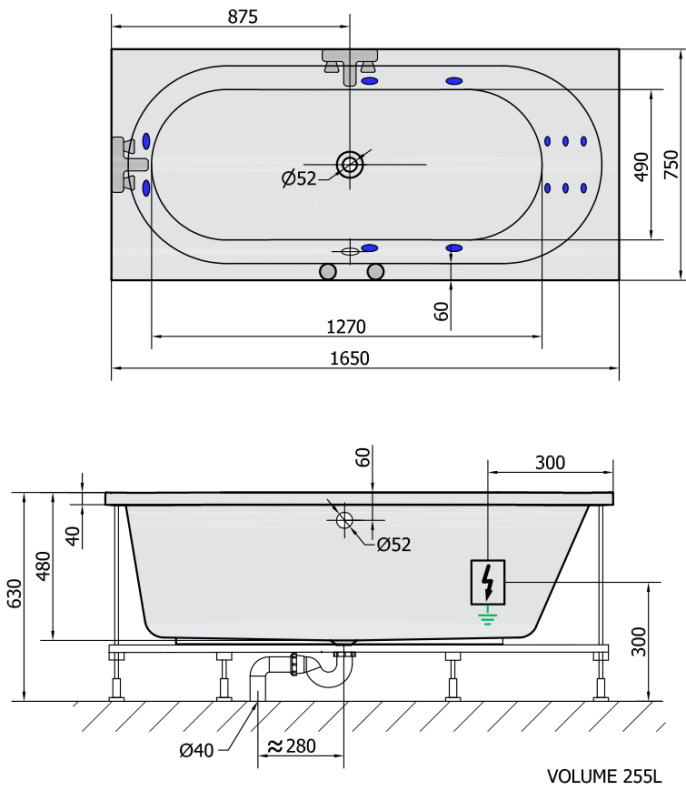

ASTRA B HYDRO hydromassage Bath tub, 165x75x48cm, white

Order code: 32611H

Size

Length: 1650 mm
 Width: 750 mm
 Height: 480 mm
 Volume: 255 l

Properties

Colour: White
 Material: Acrylate
 Warranty: 2 years

Technical sheet

H HYDRO
 12 whirlpool jets
 12 vodních trysek

Electric cable 3x2,5mm²
 Length 2m from the wall

Elektrický kabel 3x2,5mm²
 Délka kabelu ze zdi 2m

Electrical Characteristic:
 Tension: 220-230V/50hz
 Max. power consumption: 800W
 Electric protection: residual-current device 30mA